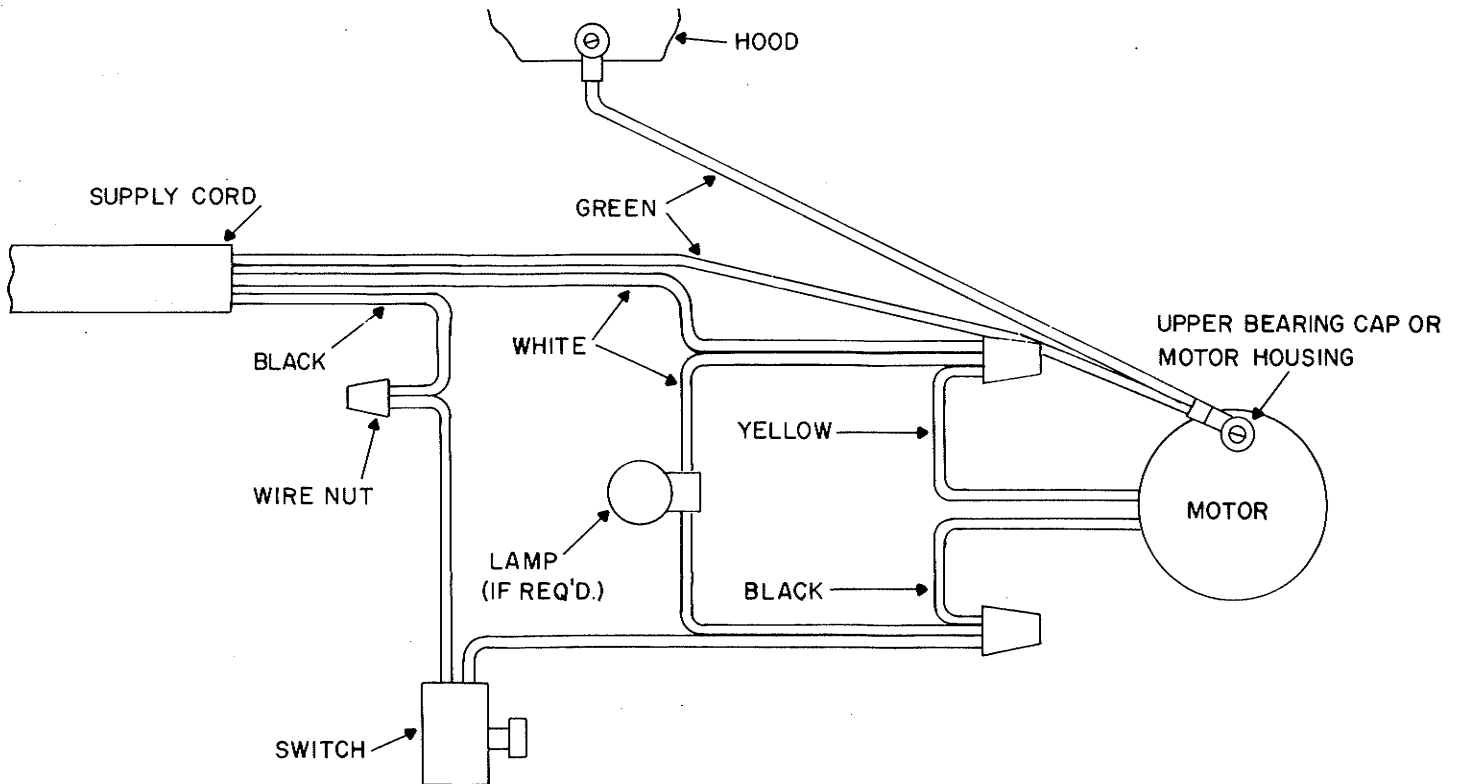

36575 WIRING DIAGRAM