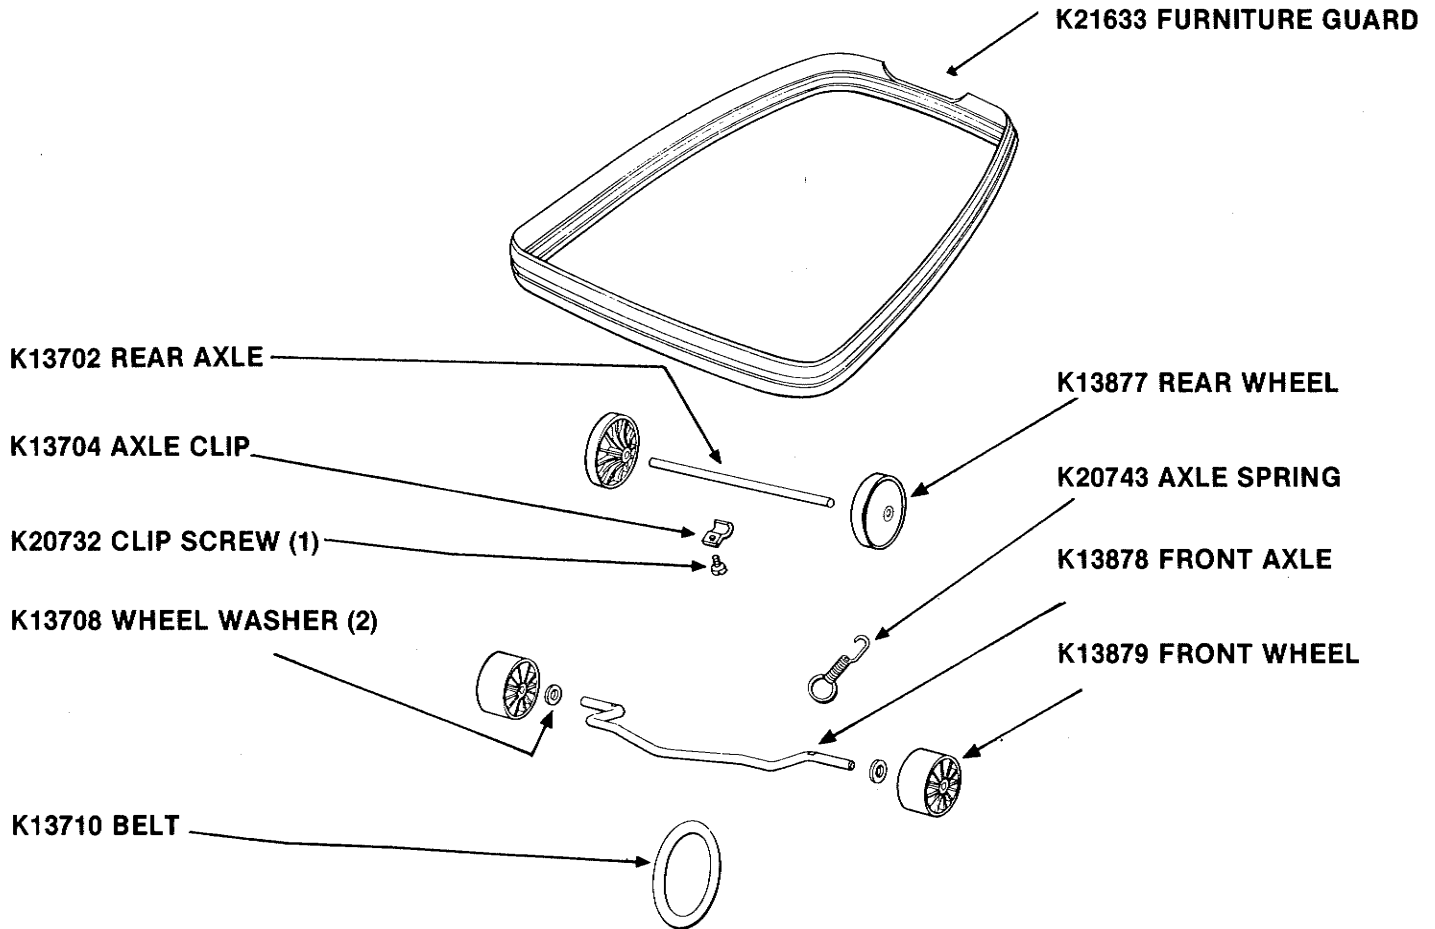

# REPAIR PARTS LIST

## NOBLES KNIGHT

MODEL KN11CH

645 E. 7th ST., ST. PAUL, MINN. 55106

**K20773 BAG ASSEMBLY COMPLETE**

**K20777 HARDWARE PACKAGE  
INCLUDES**

- K13710 BELT
- K20763 CORD RETAINER (UPPER)
- K20766 CORD RETAINER (LOWER)
- K20765 HANDLE & SCREW ASS'Y.

**K20775 BAG ADAPTER ASS'Y.**

- K13766 CAM
- K20776 WASHER
- K17315 RIVET
- K13894 GASKET

**36575 WIRING DIAGRAM**

# K20729 MOTOR ASSEMBLY

K20751 RETAINER SCREW (3)

K13881 RETAINER ASSEMBLY

K20752 HEX NUT (4)

K13755 LOCKWASHER (2)

K17317 BRUSH SCREW (2)

K13751 MOTOR BRUSH ASSEMBLY (2)

K13752 MOTOR COVER