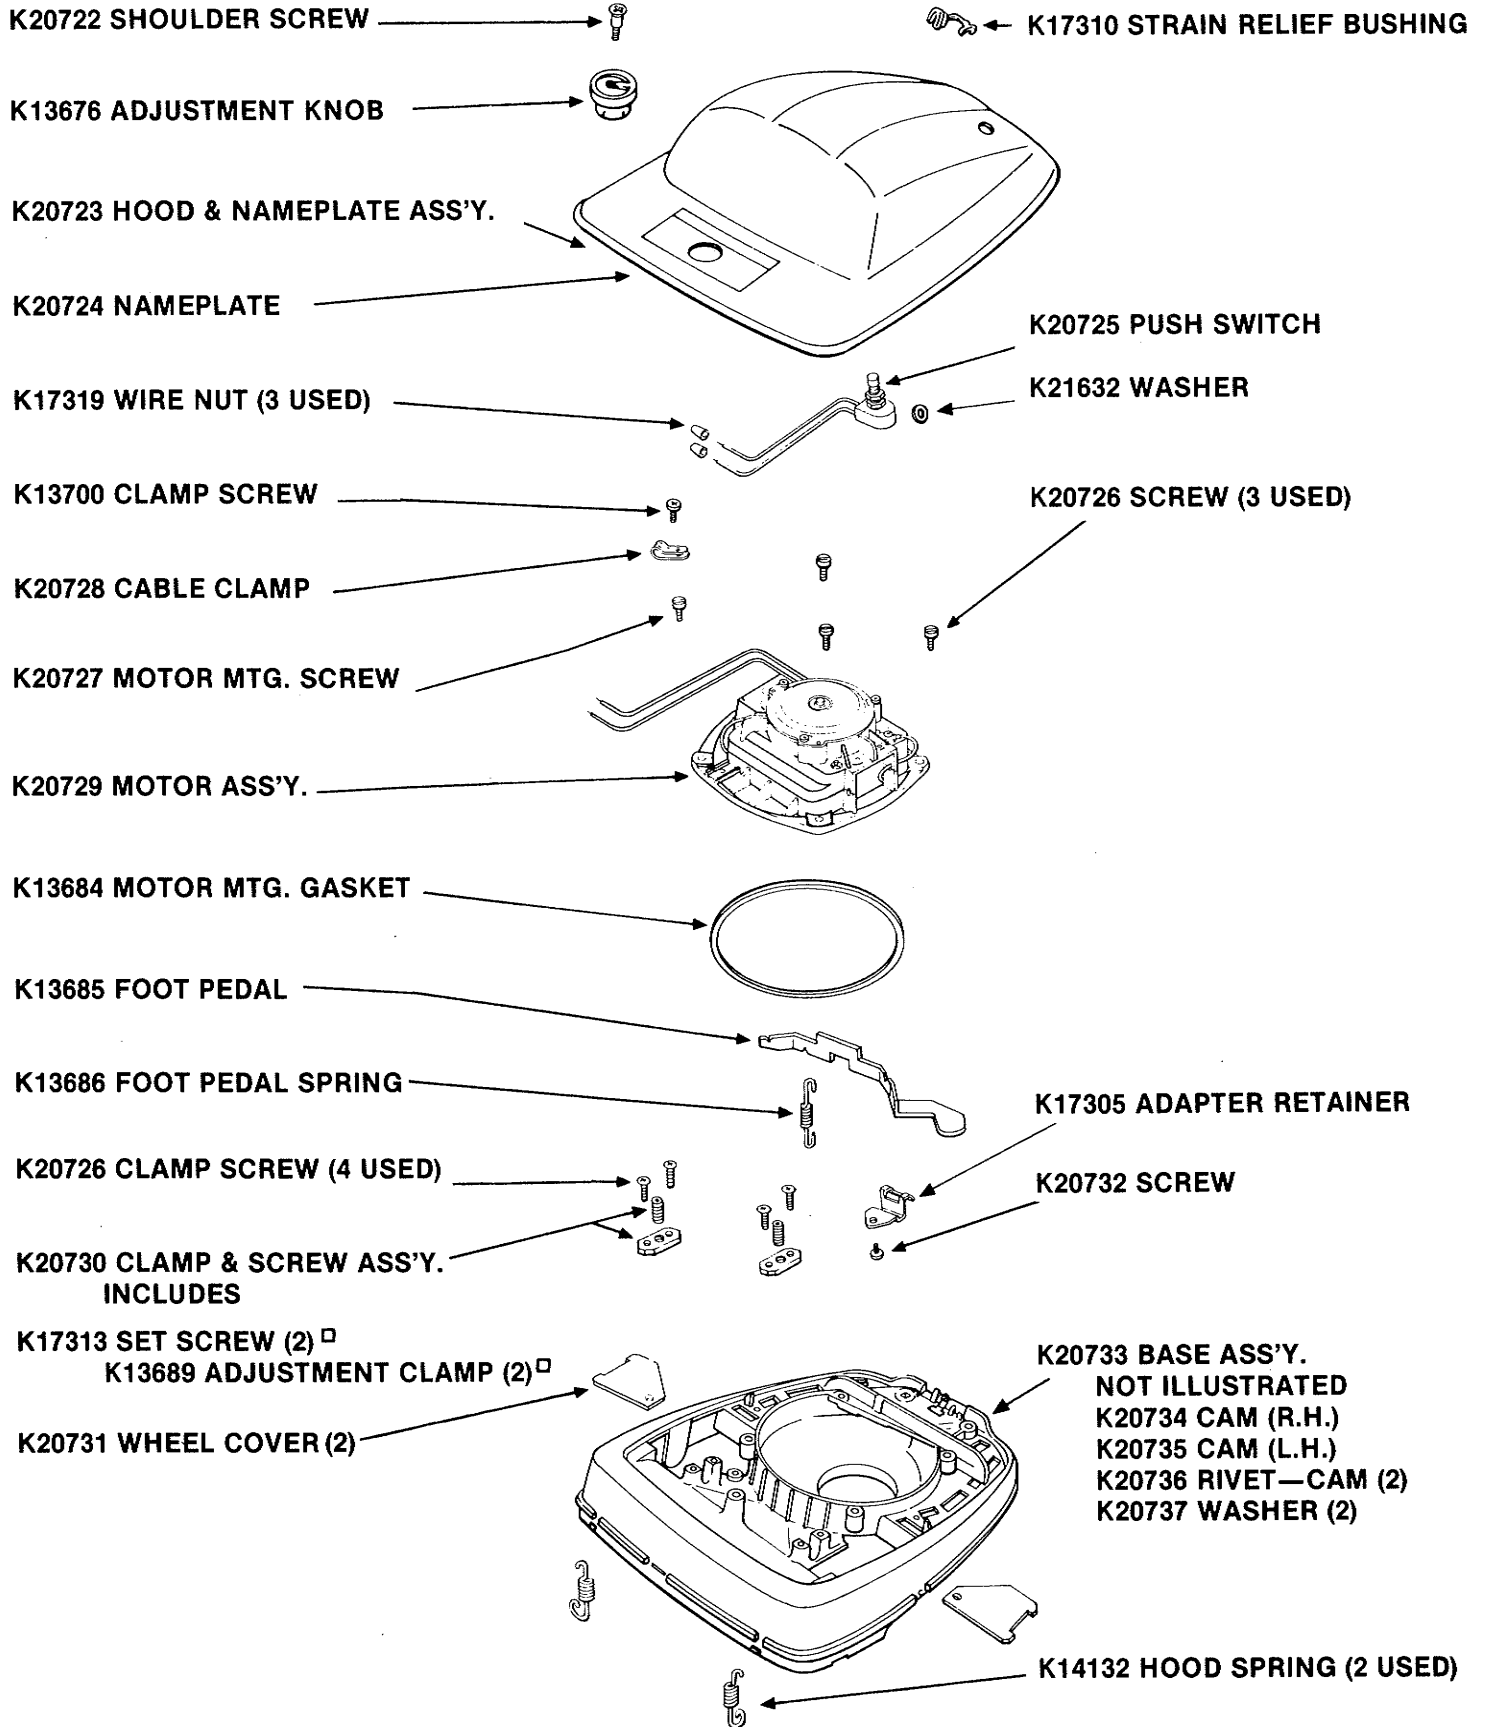

# REPAIR PARTS LIST

## NOBLES KNIGHT

MODEL KN11CH

645 E. 7th ST., ST. PAUL, MINN. 55106

**K20773 BAG ASSEMBLY COMPLETE**

**K20777 HARDWARE PACKAGE  
INCLUDES**

- K13710 BELT
- K20763 CORD RETAINER (UPPER)
- K20766 CORD RETAINER (LOWER)
- K20765 HANDLE & SCREW ASS'Y.

**K20775 BAG ADAPTER ASS'Y.**

- K13766 CAM
- K20776 WASHER
- K17315 RIVET
- K13894 GASKET

**36575 WIRING DIAGRAM**

# K20729 MOTOR ASSEMBLY

K20751 RETAINER SCREW (3)

K13881 RETAINER ASSEMBLY

K20752 HEX NUT (4)

K13755 LOCKWASHER (2)

K17317 BRUSH SCREW (2)

K13751 MOTOR BRUSH ASSEMBLY (2)

K13752 MOTOR COVER