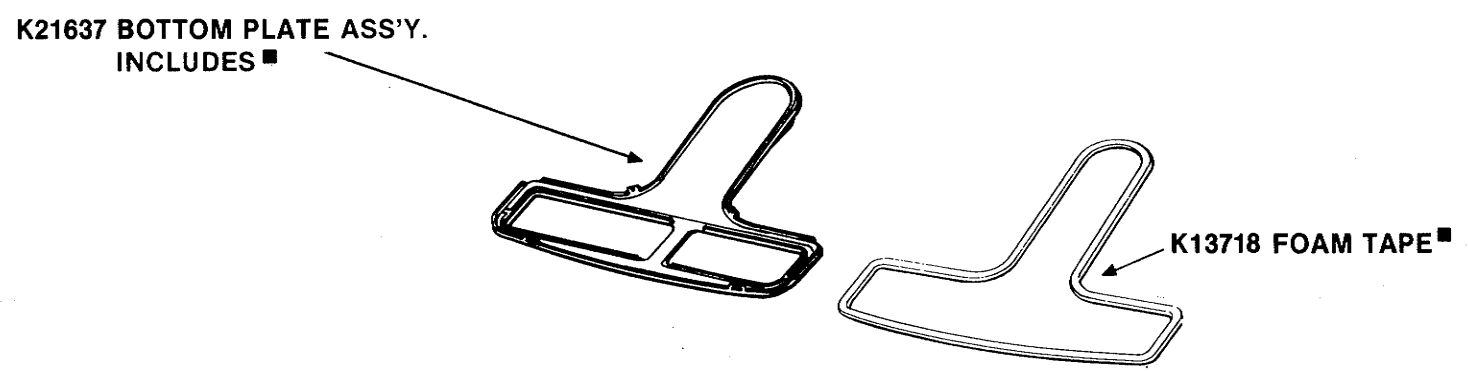

# REPAIR PARTS LIST

## NOBLES KNIGHT

MODEL KN11CH

645 E. 7th ST., ST. PAUL, MINN. 55106

**K20773 BAG ASSEMBLY COMPLETE**

**K20777 HARDWARE PACKAGE  
INCLUDES**

- K13710 BELT
- K20763 CORD RETAINER (UPPER)
- K20766 CORD RETAINER (LOWER)
- K20765 HANDLE & SCREW ASS'Y.