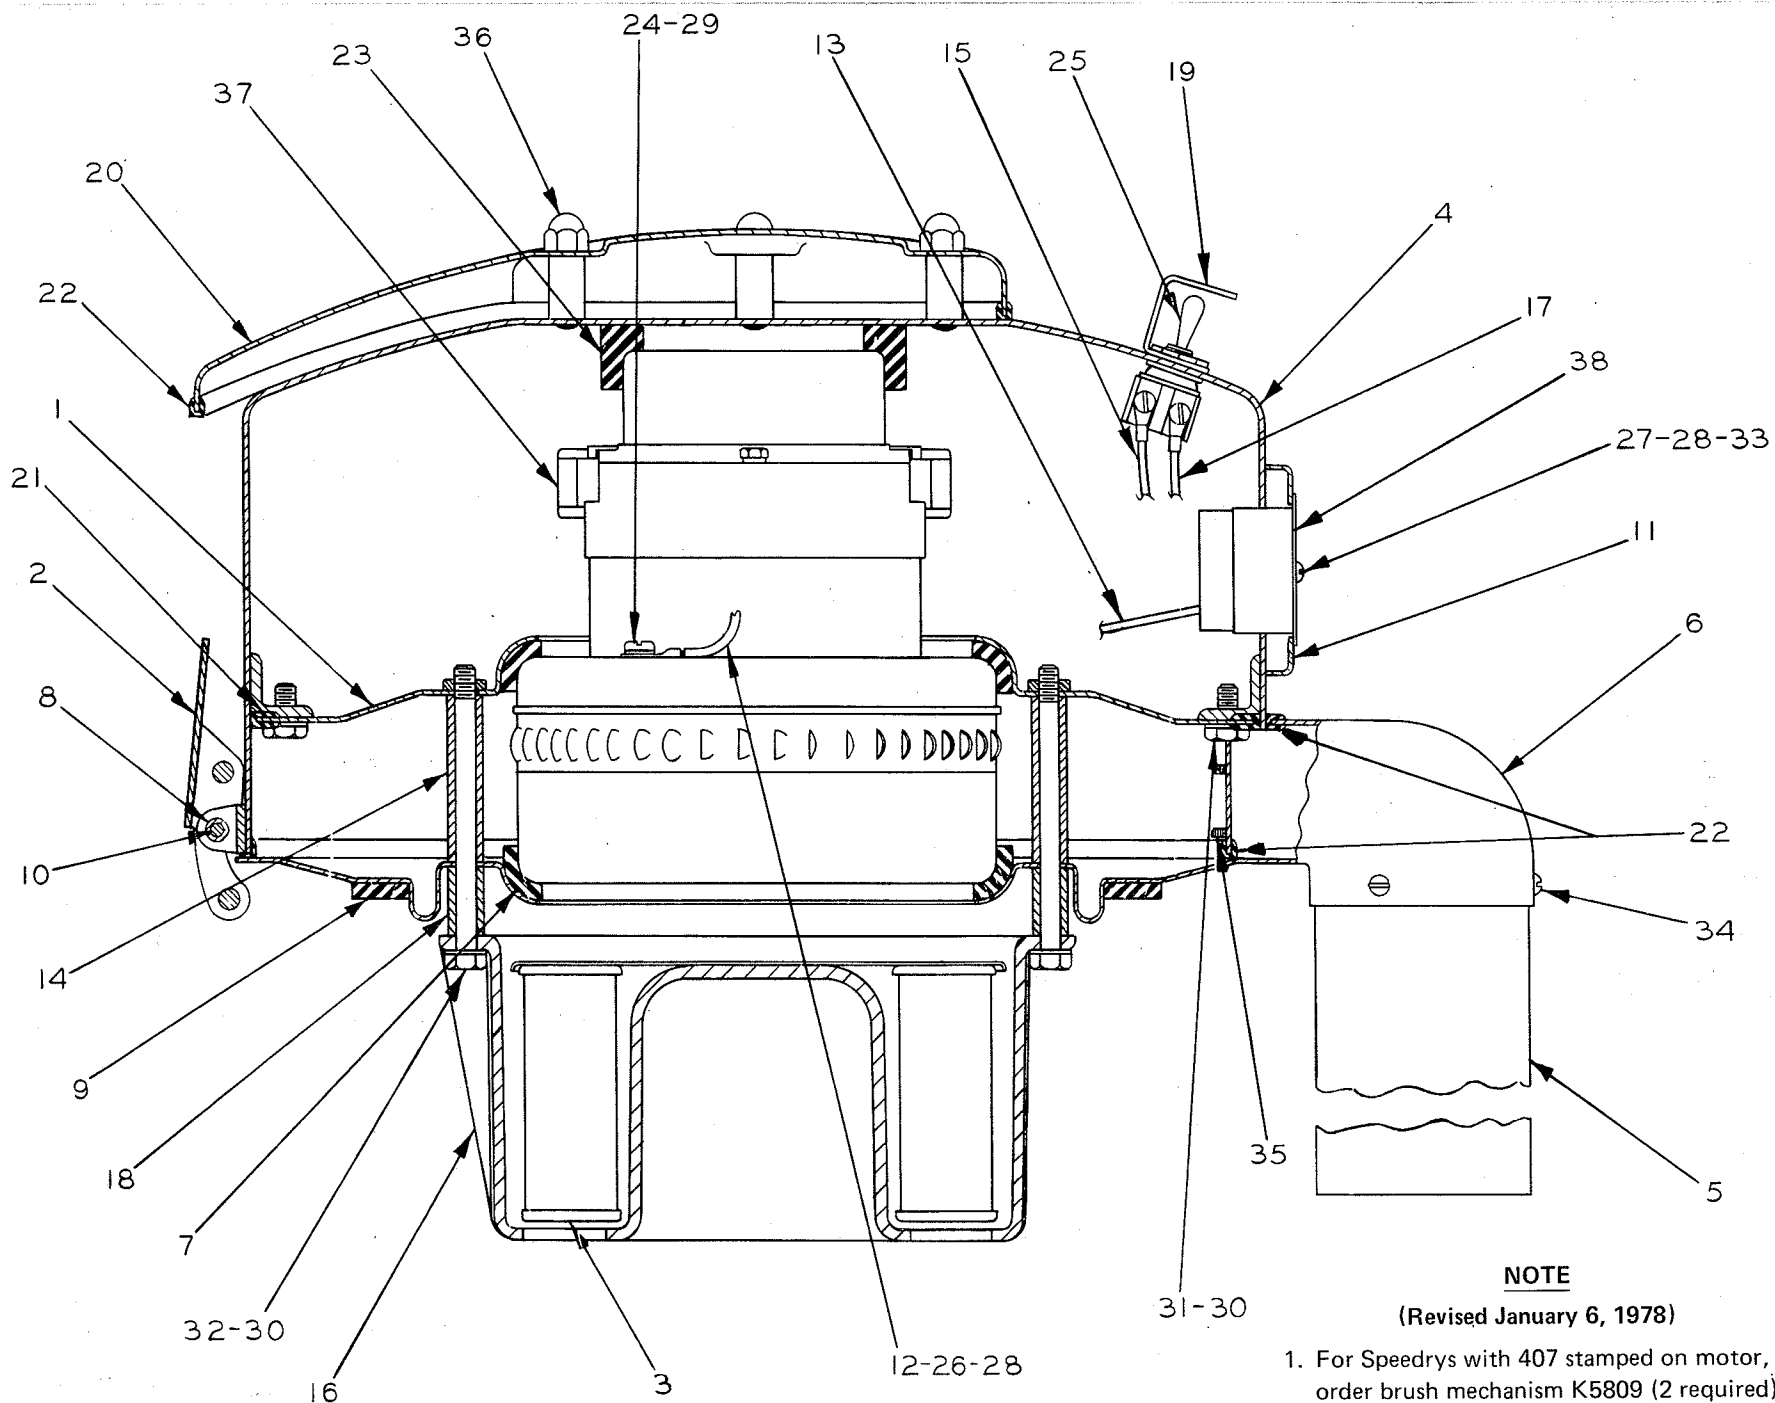

645 E. Seventh St. St. Paul, Minnesota 55106 - (612) 771-5581
Telex No. 29-7403

PARTS BREAKDOWN - V-24 BQ QUIET SPEEDRY HEAD ASSEMBLY

NO.	PART NO.	QTY.	DESCRIPTION	NO.	PART NO.	QTY.	DESCRIPTION
1	VM-9	1	Assy - Motor Support	20	C5072	1	Canopy
2	VM-116	3	Assy - Latch	21	A5081	1	Strip Gasket (Approx. 38½" Long)
3	VM-124	1	Assy - Float	22	A5082	1	Strip Gasket x 6'0" = 27" on Canopy = 39" on Shroud = 5½" on Elbow
4	C5080	1	Assy - Brackets & Shroud	23	B5960	1	Seal Air
5	C5093	1	Assy - Silencer Case	24	K5114-6	1	Machine Screw Pan Hd. 10-32x3/8
6	C5099	1	Assy - Motor Clamp Ring & Elbow	25	K2636	1	Switch
7	VM-10	2	Seat, Motor	26	K2728-5	2	Machine Screw Rd. Hd 6-32x5/16
8	VM-13	3	Spacer	27	K2728-12	2	Machine Screw 6-32x3/4
9	VM-16	1	Gasket Cover	28	K2964-6	4	Shakeproof Lockwasher
10	VM-47	3	Rivet, Latch	29	K2964-10	1	Shakeproof Lockwasher
11	VM-64	1	Spacer, Socket	30	K2964-14	8	Shakeproof Lockwasher
12	VM-65-5	1	Ground Wire 5" Lg.	31	K2998-4	4	Cap Screw Hex Hd ¼-20x ½" Lg.
13	VM-65-10	1	Ground Wire 10" Lg.	32	K2998-28	4	Cap Screw Hex Hd ¼-20x3½" Lg.
14	VM-82	4	Spacer, Motor Support	33	K3069	2	Hex Nut
15	VM-66	1	Switch Wire, Black	34	K3701-4	3	Tapping Screws
16	VM-100	1	Float Housing	35	K5113-4	4	Tapping Screws
17	VM-72	1	Switch Wire, White	36	K5154	4	Cap, Nut
18	VM-104	4	Spacer	37	K5952	1	Motor
19	VM-115	1	Switch Guard	38	K18504	1	Motor Base Plug

PARTS BREAKDOWN
V-24BQ COVER-D5094

NOTE

(Revised January 6, 1978)

1. For Speedrys with 407 stamped on motor, order brush mechanism K5809 (2 required).
2. For Speedrys with 757 stamped on motor, order brush mechanism K20689 (2 required).