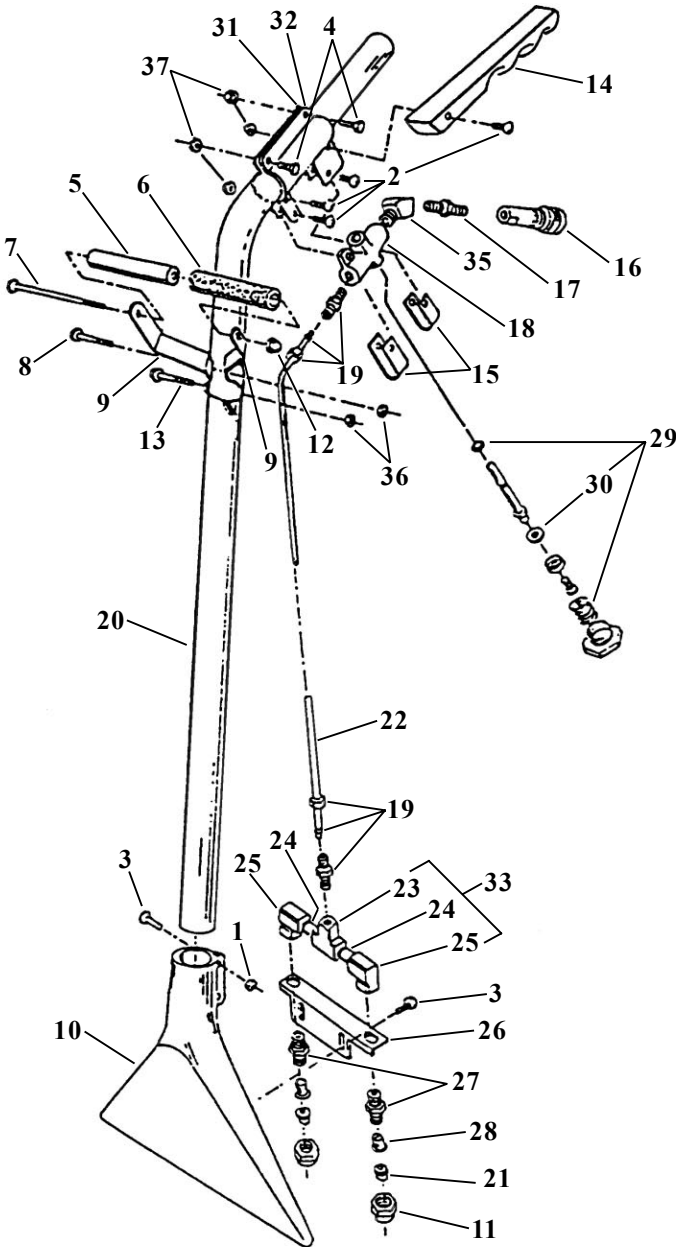

2 JET WAND

219804

ITEM	PART NO.	DESCRIPTION	QTY.
1	W148D	Nut 1/4-20 Hex SS	2
2	W354D	Screw 10-24 x 1 PHP MS	4
3	W102D	Screw 1/4-20 x 5/8 PHP MS	4
4	W153D2	Screw 10-24 x 3/4 PHP	2
5	S399P	Poly Rod	1
6	S124R	Grip	1
7	W131D	Screw 1/4-20 x 5" HHCS	1
8	962010	Screw 1/4-20 x 1" HHCS	1
9	213904	Handle Bracket - Half	2
10	214502	Vac Head - Wheelabrated	1
11	S973P	Cap - Jet	2
12	W162D	Nut 1/4-20 Acorn Zinc	1
13	962068	Screw 1/4-20 x 5/8 HHCS	1
14	505120	Handle - Lever	1
15	218508	Bracket Valve Support	2
16	203308	Quick Connect 1/4" Female	1
17	S222N	Fitting - 1/4 to 1/4 Union	1
18	219403	Valve	1
19	S117P	Brass Compression Fitting	2
20	S601P	Wand Tube - Trogamented	1
21	S877P2	Jet 11003 Brass	2
22	S848P	Tube - Aluminum	1
23	S904A	Brass - Union Tee	1
24	S222N	Fitting - 1/4 to 1/4 Hex	2
25	S905A	Brass - 90° Elbow	2
26	S902A	Bracket	1
27	S980P	Body - Jet	2
28	S280P	Strainer - Check Valve	2
31	210806	Valve Bracket - Right	1
32	210807	Valve Bracket - Left	1
35	T4055	Brass 45° Street Elbow	1
36	920011	Nut 1/4-20 Hex w/Nyloc	2
37	W236D	Nut 10-24 Hex w/Nyloc	6
SERVICE KITS:			
29	215007	Valve Repair Kit, Includes: Spring, O-Ring & Washer (212707)	
30	212707	Valve Washer - Teflon	
33	215624	Manifold-2 Jet: Includes Items 23,24&25	