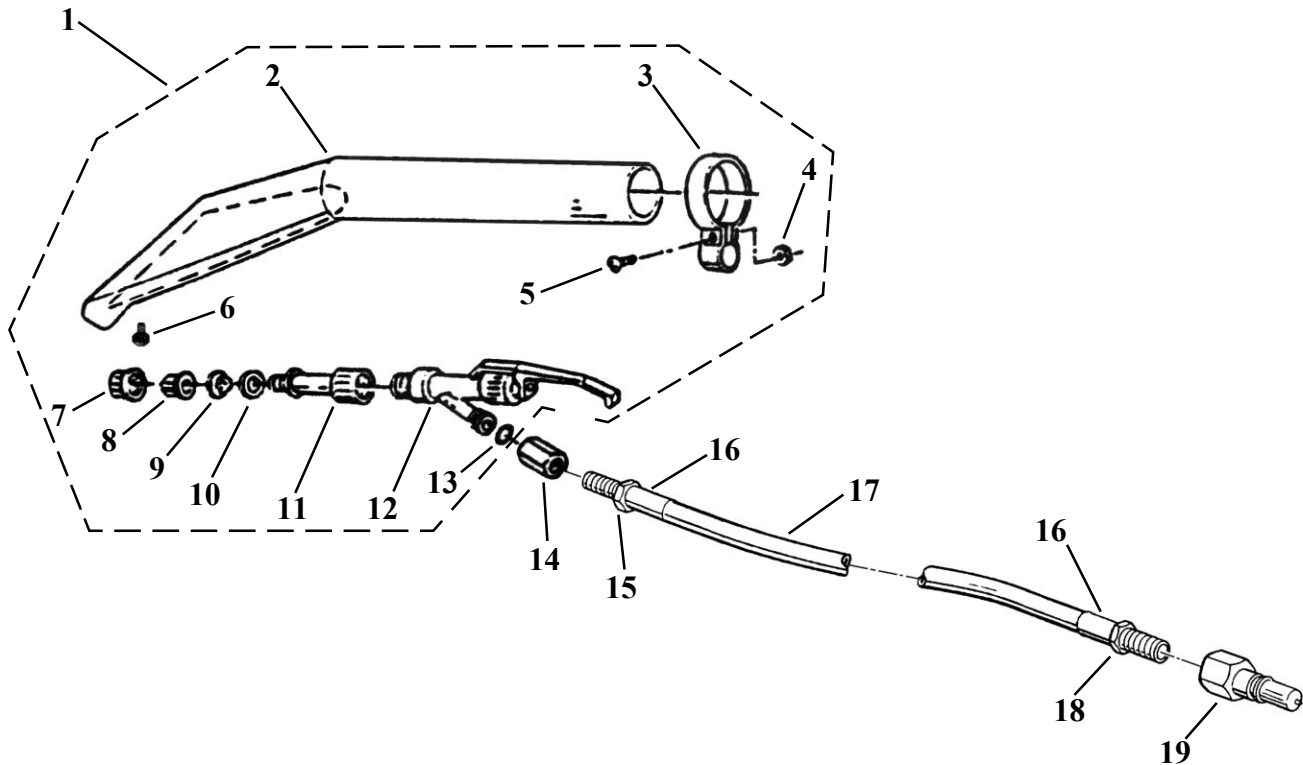

4 INCH UPHOLSTERY TOOL PLASTIC HEAD WITH SOLUTION HOSE 228803

ITEM	PART NO.	DESCRIPTION	QTY.	ITEM	PART NO.	DESCRIPTION	QTY.
1	228801	Upholstery Tool 4" Asm.	1	11	220202	Adaptor, Tip	1
2	224502	Head, Pickup	1	12	229401	Valve Assembly	1
3	222004	Clamp, Valve	1	13	227301	O-Ring	1
4	920623	Nut, Clamp	1	14	220201	Adaptor	1
5	964059	Screw, Clamp	1	15	S296P	Brass: Barb 1/4 to 1/8 MPT	1
6	964058	Screw, Pickup Head	1	16	S226P	Ferrule	2
7	920622	Nut, 3/8 Plastic	1	17	S344P1	Hose, 1/4 Gray Furon	1
8	224901	Jet, Spray	1	18	S223P	Brass: Barb 1/4 to 1/4 MPT	1
9	223311	Filter, Spray Jet	1	19	203302	Quick Connect, 1/4 Male	1
10	980618	Washer, Sealing	1				