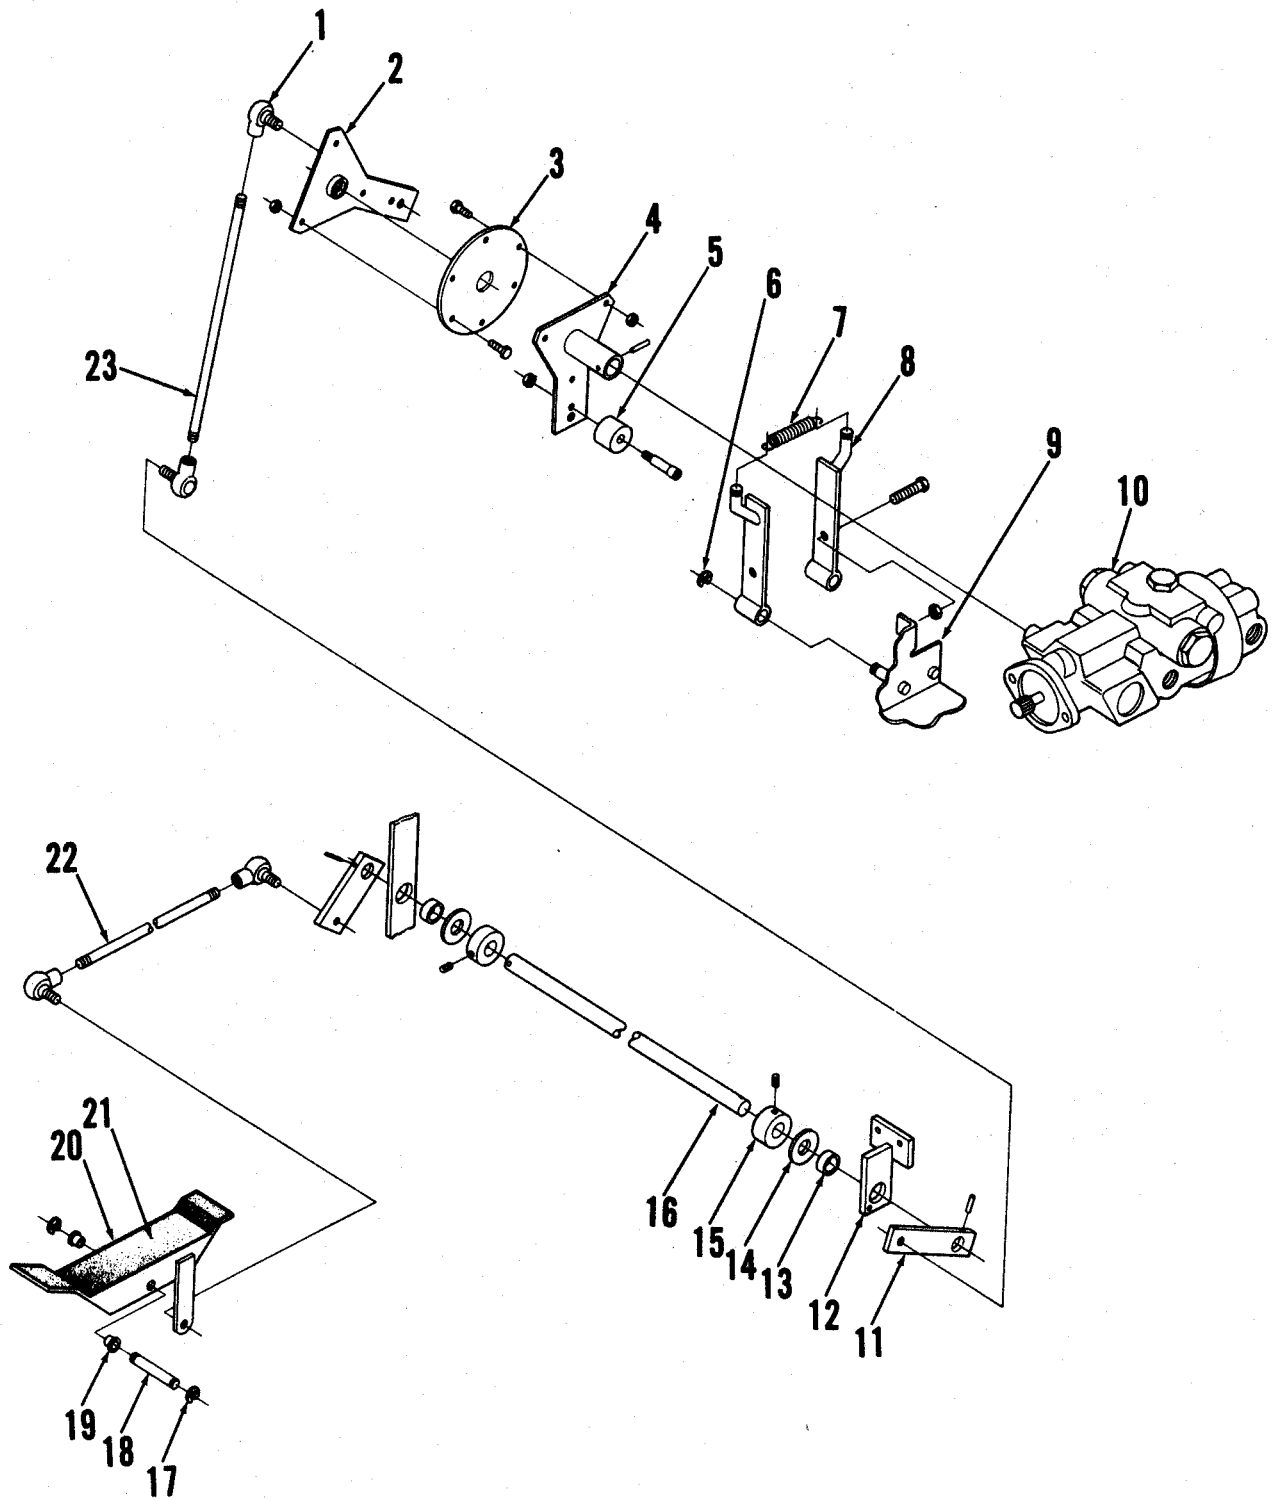

ACCELERATOR LINKAGE (BEFORE SN 1093584)*

Item	Part No.	Qty	Description
1	56477756	4	Rod End
2	56482067	1	Arm
3	56482030	1	Isolator Ring
4	56482065	1	Arm, Gas, LP TSB 492 - G2
	56482066	1	Arm, Diesel
5	56482053	1	Spacer
6	56321427	2	Retaining Ring
7	56365068	1	Spring TSB 501 - G1
8	56482064	2	Arm TSB 501 - G1
9	56482068	1	Rear Engine Mount
10	56496241	1	Pump Assembly
	56479608	1	Seal Kit for above
11	56477686	2	Lever
12	56477659	1	Bracket
13	56370878	2	Sleeve Bearing
14	56367192	2	Washer
15	56367354	2	Collar
16	56477671	1	Shaft
17	56321125	2	Retaining Ring
18	56448050	1	Pin
19	56206849	2	Nyliner Bearing
20	56481990	1	Foot Pedal (before SN 1093584)
	56482505	1	Foot Pedal (after SN 1093583)
*	56482542	1	Clevis W/pin (for 56482505)
21	56449958	1	Pedal Mat
22	56481222	1	Rod
23	56482090	1	Rod

*NOTE: All the linkage shown here is being replaced by a single cable, arm and a device called a Hydro-Back after SN 1093583. Refer to Revision Supplement Form No. 56042306 pages 5 & 6, for replacement parts for machines after this serial no.