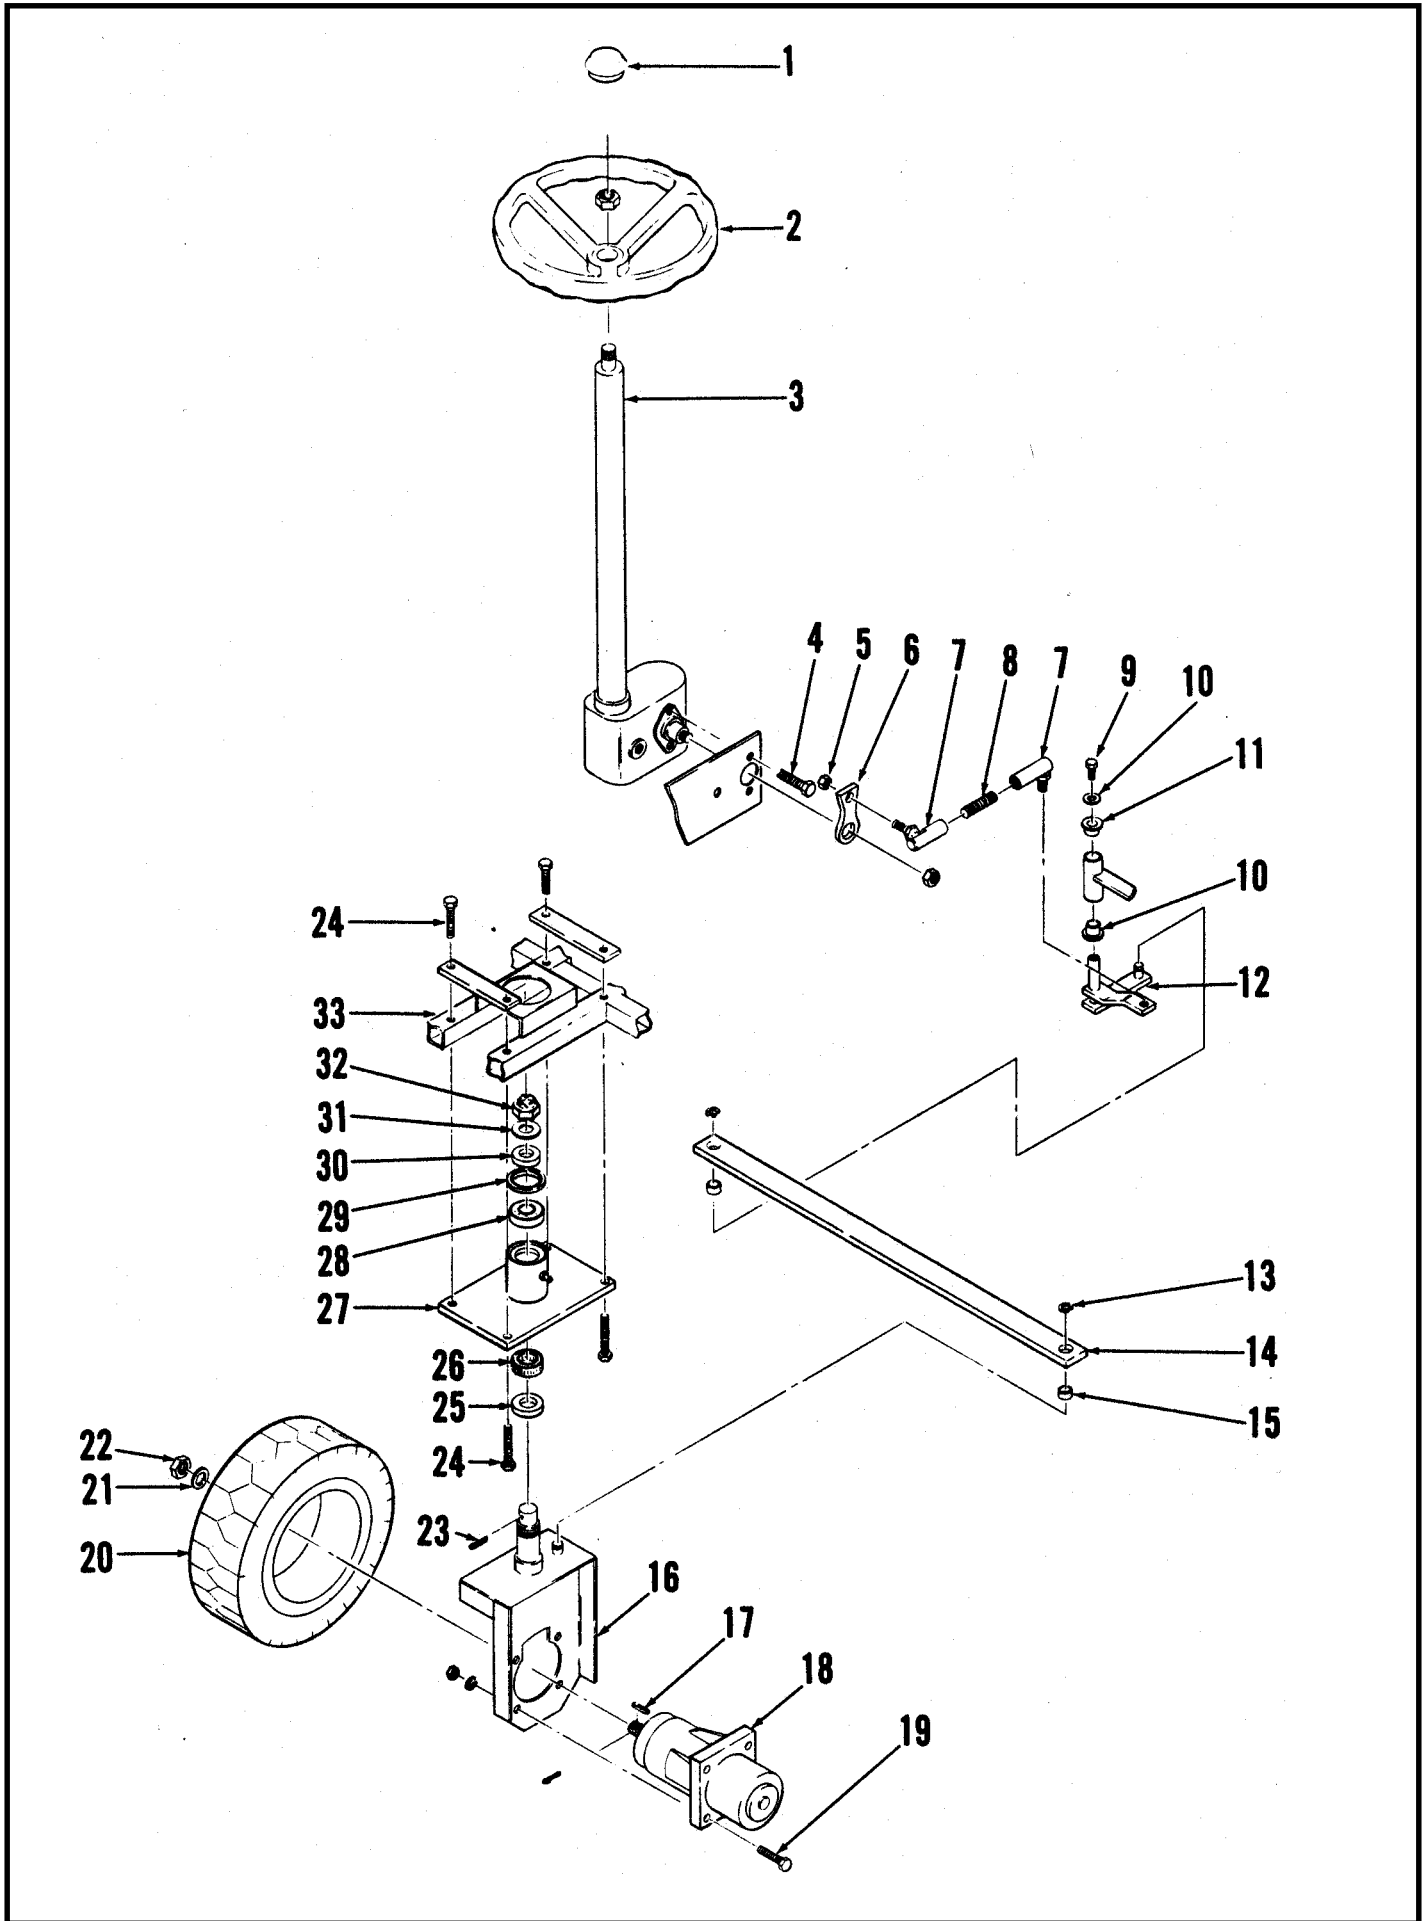

FRONT WHEEL ASSEMBLY (BEFORE SN 1093584)*

Item	Part No.	Qty	Description
1	56449774	1	Steering Wheel Cap
2	56477770	1	Steering Wheel TSB 649, F-10
3	56477767	1	Steering Gear
4		3	7/16-14 x 1 Screw
5		1	1/2-20 Hex Nut
6	56477806	1	Steering Arm
7	56477813	2	Ball Joint
8	56477808	1	Stud
9		1	5/16-18 x 3/4 Screw
10	56358959	1	Washer
11	56250414	2	Bushing
12	56477794	1	Steering Crank
13	56478775	2	Retaining Ring
14	56477804	1	Steering Linkage
15	56491636	2	Sleeve Bearing
16	56477746	1	Spindle
17	56344362	1	Fitting
18	56456902	1	Drive Motor
	56456972	1	Seal Kit (for 56456902)
19	56477795	4	1/2-13 x 2 Screw
20	56477749	1	Front Wheel Assembly
	56477777	1	Tire Assembly.
	56455310	1	Front Tire
	56477775	1	Hub
21	56101656	1	Washer
22		1	Slotted Nut
23		2	Cotter Pin
24		4	5/8-11 x 3 Screw
25	56477783	1	Shaft Seal
26	56744474	1	Bearing Cup
	56744471	1	Bearing Cone
27	56477803	1	Housing
28	56158143	1	Bearing Cup
	56158151	1	Bearing Cone
29	56171081	1	Shaft Seal
30	56477781	1	Bushing
31		1	Washer
32	56110817	1	Nut
33	56477802	2	Nut Plate

*NOTE: The steering system is being replaced by a power steering system after SN 1093583. Refer to Revision Supplement Form No. 56042306 pages 7 & 8, for replacement parts for machines after this serial no.