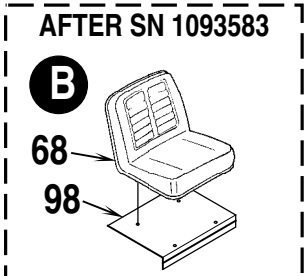

HOUSING ASSEMBLY