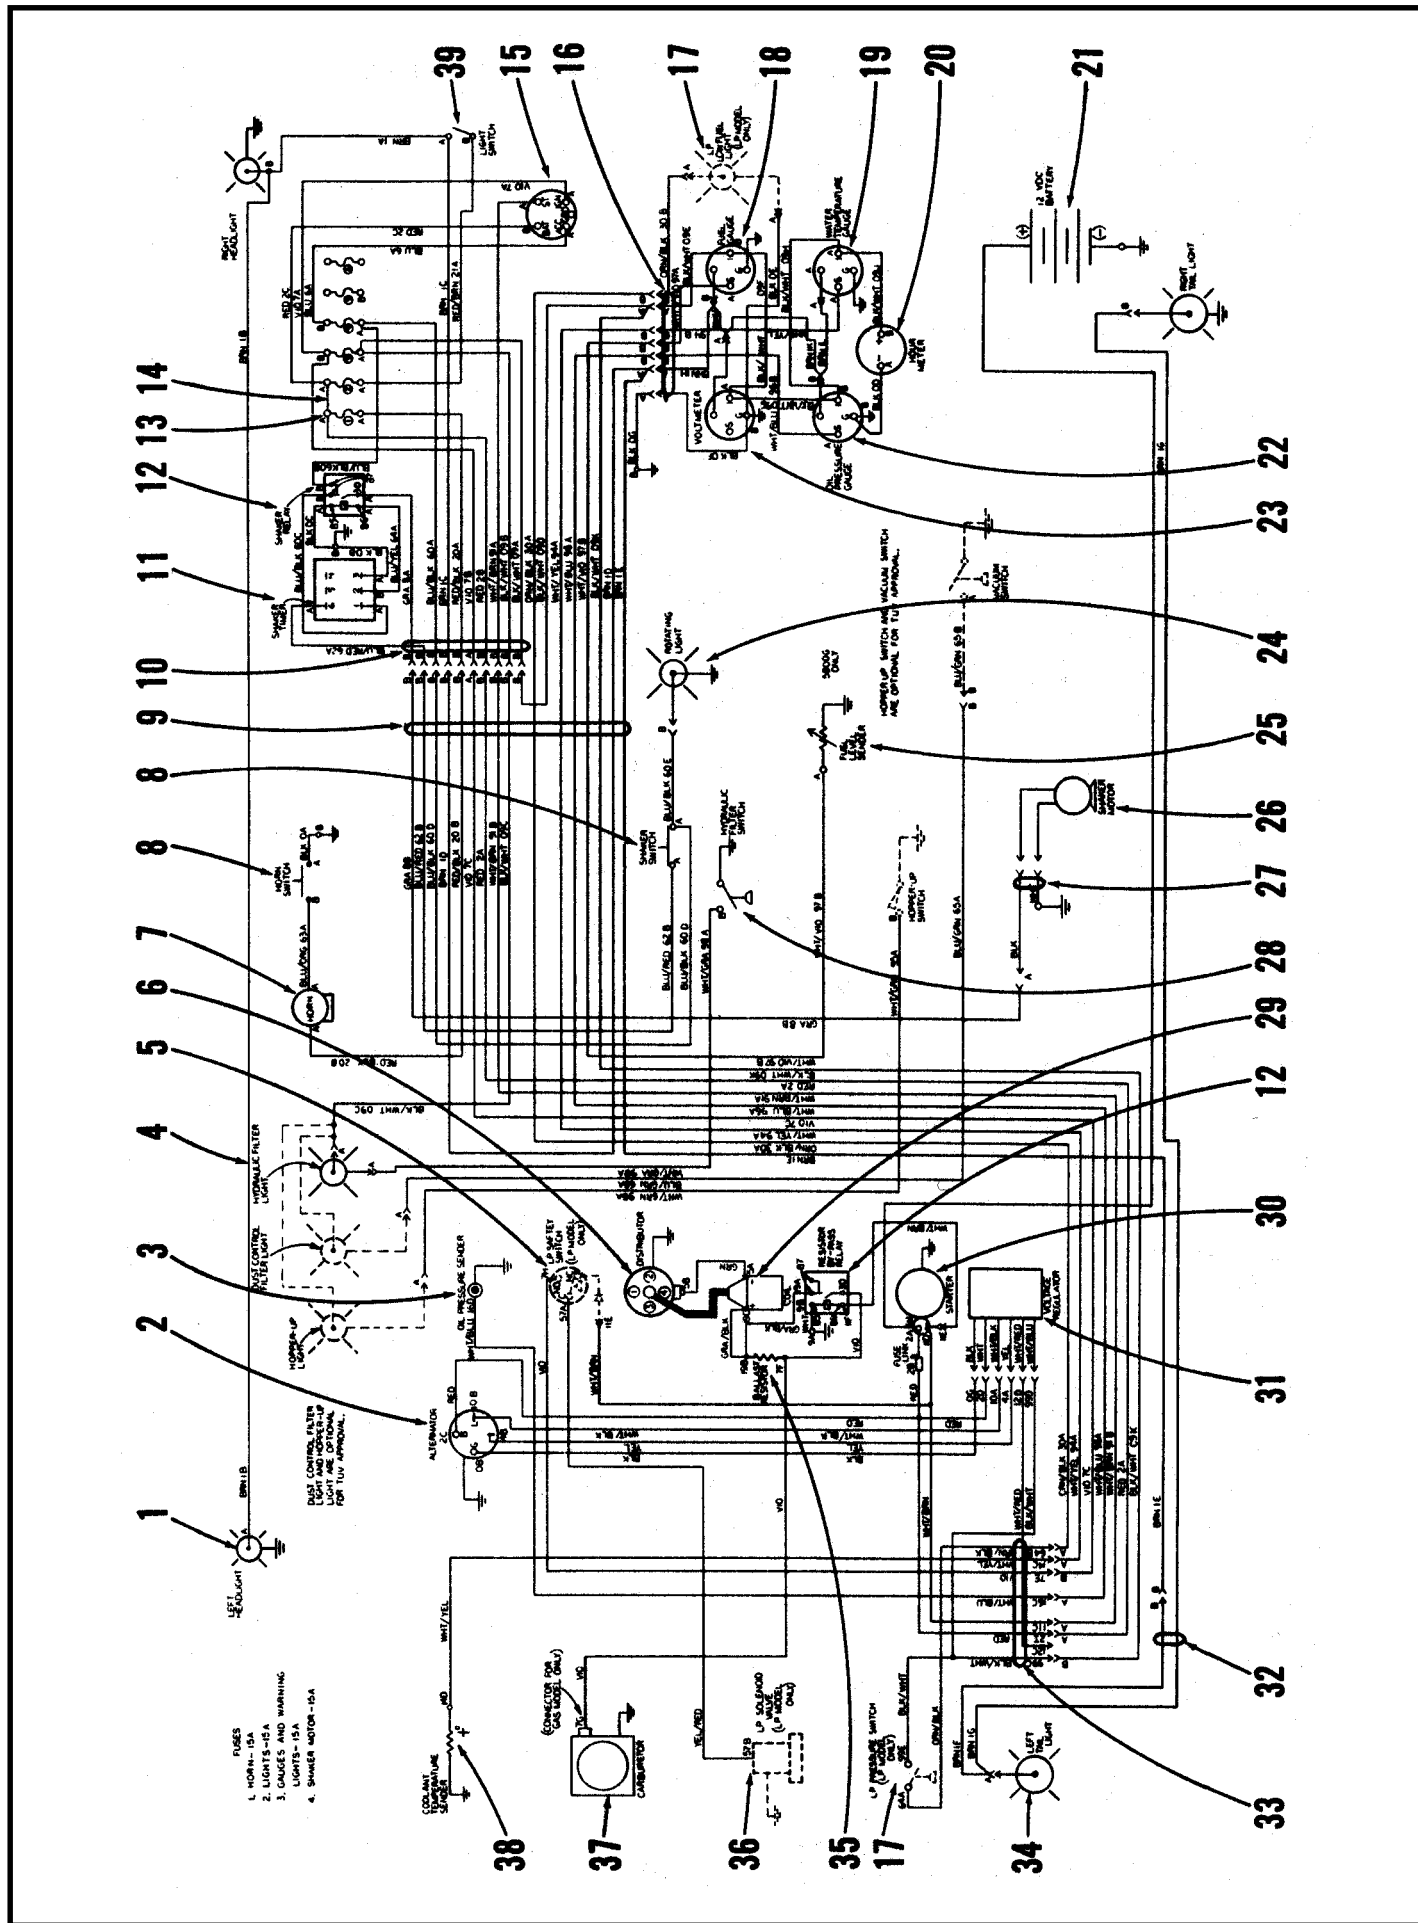

NISSAN ENGINE WIRING DIAGRAM (BEFORE SN 1093584)*

Item	Part No.	Qty	Description
1	56481543	2	Head Lamp Assembly
2	56481767	1	Alternator
3	56478698	1	Oil Pressure Sender
4	56456469	1	Indicator Light
5	56493146	1	Fuel Lock-Off
6	56481737	1	Distributor Cap, Hitachi
	56481753	1	Distributor Cap, Mitsubishi
7	56442054	1	Horn
8	56441555	2	Switch
9	56482157	1	Main Harness
10	56482325	1	Fuse Harness
11	56491870	1	Time Delay
12	56491862	2	Relay
13	56478271	4	Fuse 15 Amp
14	56492293	1	Buss Bar
15	56478640	1	Ignition Switch
16	56482326	1	Gauge Panel Harness
17	56493015	1	Low Fuel Light Kit LP
18	56489598	1	Fuel Level Gauge
19	56489600	1	Water Temperature Gauge
20	56478363	1	Hour Meter
21	56441511	1	Battery
22	56489592	1	Oil Pressure Gauge
23	56482044	1	Volt Meter
24	56489639	1	Rotating Light
25	56478358	1	Fuel Level Sender
26	56491820	1	Shaker Motor
27	56482324	1	Cord
28			intentionally omitted
29	56481569	1	Coil
30	56481577	1	Starter
31	56481575	1	Voltage Regulator
32	56482327	1	Tail Light Harness
33	56492803	1	Engine Harness
34	56481553	2	Socket
	56481551	2	Light Bulb
	56481544	2	Red Lens
	56481550	2	Lens Gasket
35	56481579	1	Resistor
36	56456626	1	LP Solenoid Valve
37	56481729	1	Carburetor
38	56481888	1	Temperature Sender
39	56376348	1	Switch
*	56025555	1	Wiring Decal, G, LP
*	56482475	1	Dust Filter Indicator Light Kit

* = Not Shown

*NOTE: The Nissan Engine assembly is being replaced by a Ford Engine assembly after SN 1093583. Refer to Revision Supplement Form No. 56042306 pages 11 & 12, for the Ford Engine Wiring Diagram for machines after this serial no.