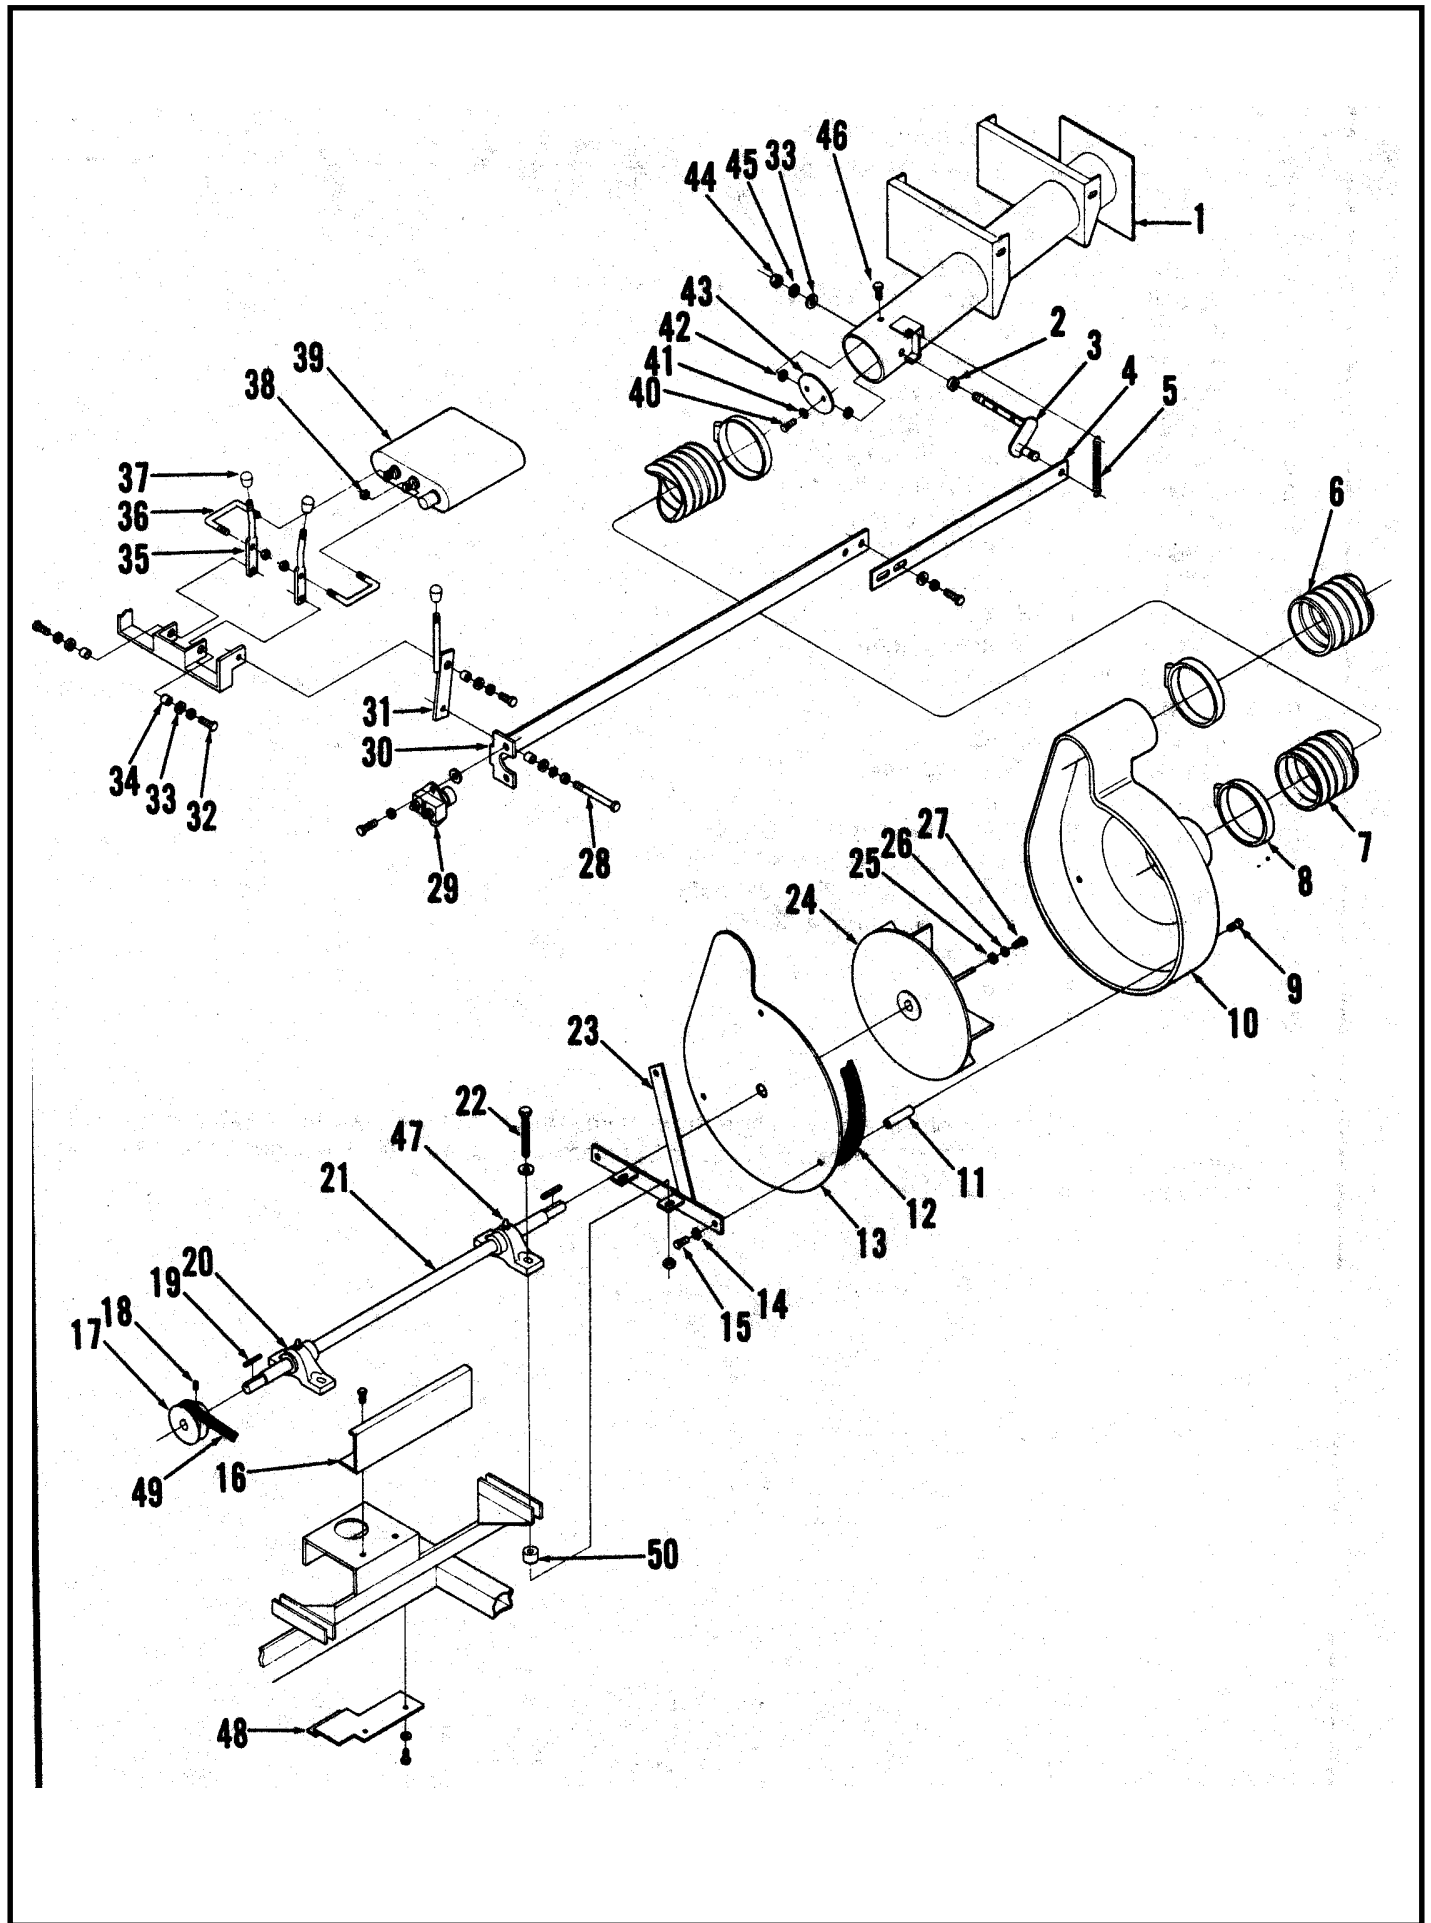

IMPELLER ASSEMBLY

Item	Part No.	Qty	Description
1	56482211	1	Adapter
2	56232181	1	Bushing
3	56482224	1	Shaft
4	56477998	1	Strap
5	56365068	1	Spring
6	56482319	1	Flex Hose
7	56487488	1	Flex Hose
8	56352829	4	Hose Clamp
9	56002035	3	Screw
10	56482217	1	Shroud
11	56478762	3	Spacer
12	56209434	1	Gasket
13	56482321	1	Plate
14	56001803	6	Washer
15	56002037	3	Screw
16	56481492	1	Shaft Guard
17	56482138	1	Sheave
18	56002021	1	Set Screw
19	56158135	2	Key
20	56494506	2	Pillow Block TSB 639, F-11
21	56482088	1	Shaft
22		4	3/8-16 x 2-1/2 Bolt
23	56481490	1	Bracket
24	56478668	1	Impeller
25	56358958	1	Washer
26	56002023	1	Lock Washer
27	56001862	1	Screw
28		1	Bolt
29	56441555	1	Switch
30	56478002	1	Linkage Arm
31	56477993	1	Lever
32		8	1/4-20 x 1/2 Screw
33	56163767	5	Spring Washer
34	56379298	8	Bushing
35	56477983	2	Lever
36	56477988	2	Linkage
37	56378534	3	Knob
38	56002349	4	Nut
39	56482034	1	Control Valve
40	56002143	2	Screw
41	56002051	2	Washer
42	56329098	2	Bearing
43	56469208	1	Air Vent Plate
44	56481708	1	Nut
45	56002063	1	Washer
46	56002503	1	Screw
47	56101737	2	Grease Fitting
48	56482172	1	Shield
49	56482332	1	Impeller Belt, Diesel Engine
	56478723	1	Impeller Belt, Gas, LP Engine (before SN1093584)
	56458683	1	Impeller Belt, Gas, LP Engine (after SN1093583)
50	56482405	4	Bushing