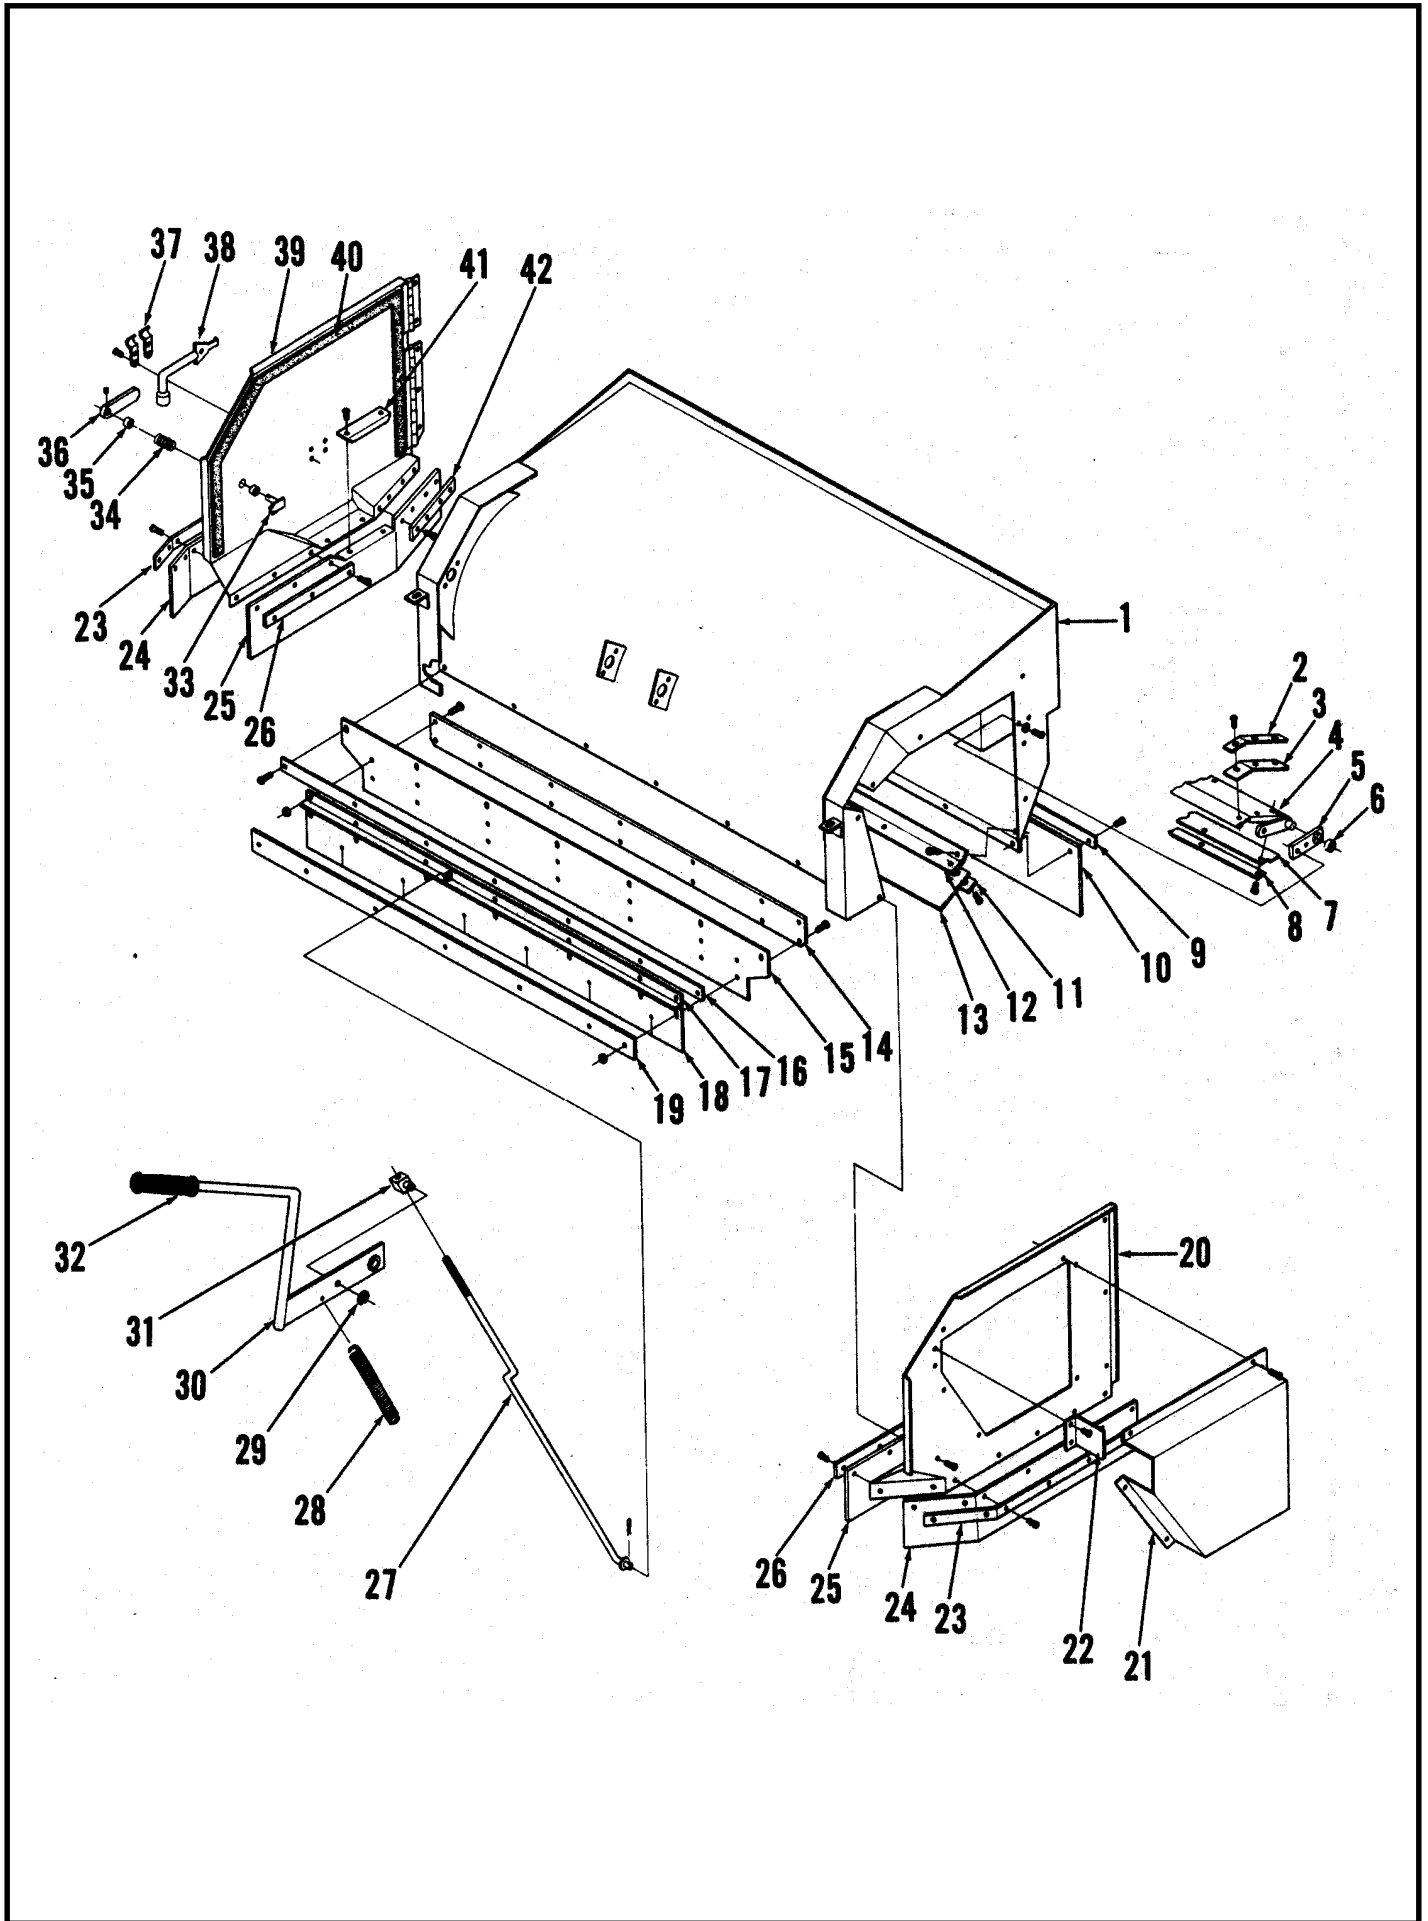

BROOM HOUSING

Item	Part No.	Qty	Description
1	56482263	1	Broom Housing
	56482272	1	Broom Housing Assembly
2	56491724	2	Strap
3	56491674	2	Blade
4	56479237	1	Plate
5	56479267	2	Pillow Block
6	56370878	2	Sleeve Bearing
7	56479320	1	Guard
8	56479291	1	Strap
9	56479285	1	Strap
10	56482046	1	Rear Skirt
11	56482628	1	Strap
12	56482624	1	Bracket
13	56482632	1	Rear Skirt
14	56482270	1	Strap
15	56482045	1	Front Skirt
16	56482268	1	Strap
17	56482264	1	Angle
18	56482047	1	Front Skirt
19	56482271	1	Strap
20	56482230	1	Panel
	56482238	1	Panel Assembly
21	56482240	1	Panel
22	56482241	1	Bracket
23	56489120	2	Strap
24	56491784	2	Outer Skirt
25	56482634	2	Inner Skirt
26	56486646	2	Strap
27	56482219	1	Rod
28	56448119	1	Spring
29	56373797	1	Retaining Ring
30	56482274	1	Lever
31	56491716	1	Swivel
32	56151270	1	Handle Grip
33	56479377	1	Latch
34	56491900	1	Spring
35	56491658	2	Sleeve Bearing
36	56479371	1	Handle
37	56477620	2	Clamp
38	56477598	1	Tool
39	56482234	1	Door
	56482239	1	Door Assembly
40	56479854	2	Gasket
41	56482626	2	Strap
42	56482630	2	Strap