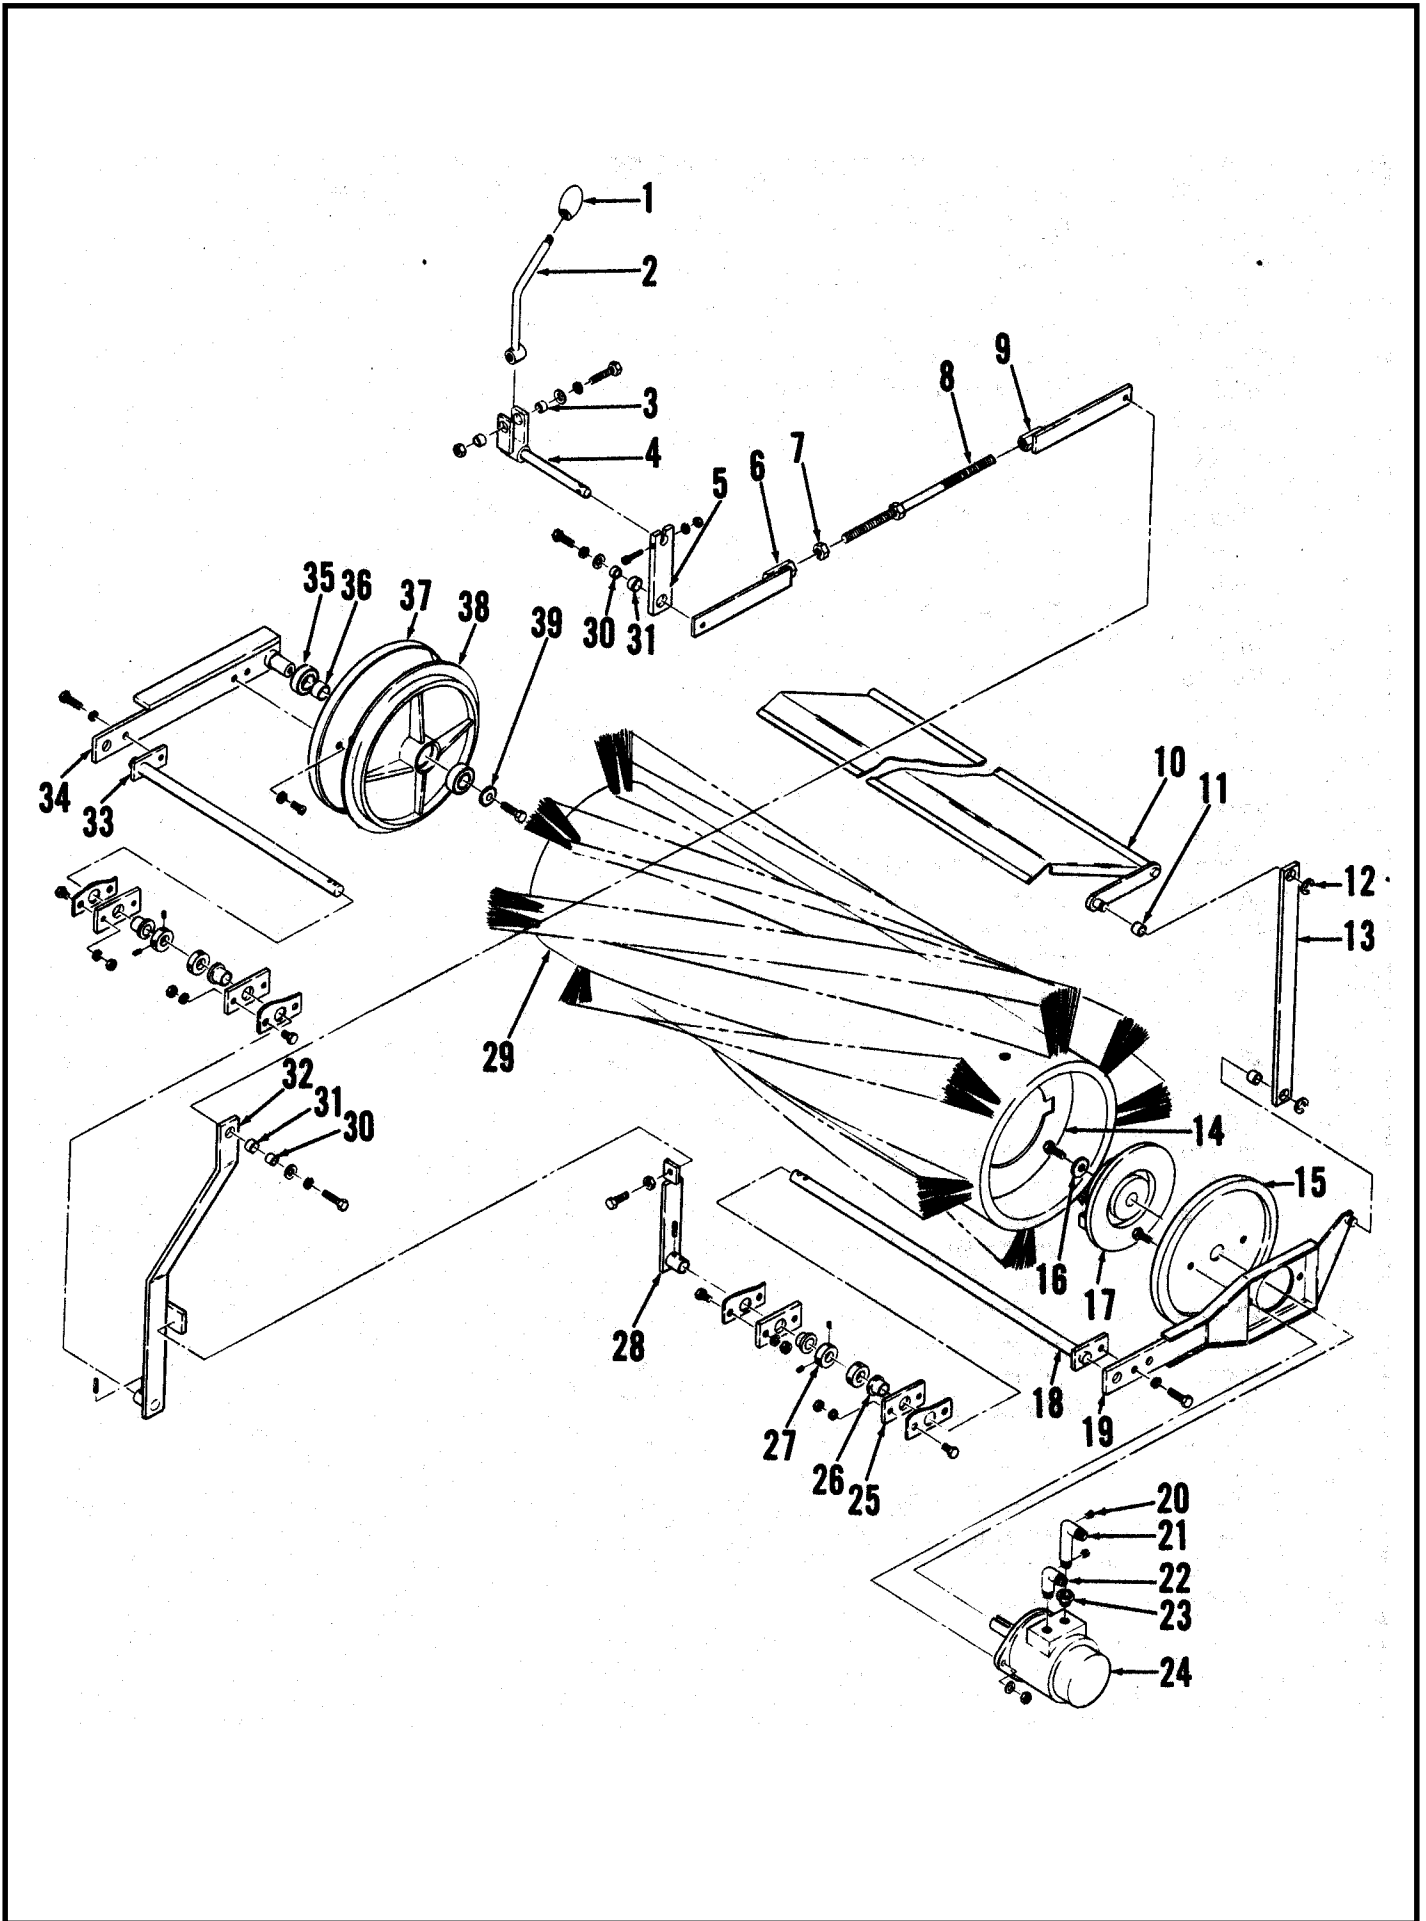

MAIN BROOM ASSEMBLY

Item	Part No.	Qty	Description	Item	Part No.	Qty	Description
1	56364527	1	Knob	28	56479459	1	Lever
2	56479492	1	Handle		56002583	2	Pin, Spring 5/16 x 1.75
3	56320595	2	Bushing		56002613	2	Pin, Spring 3/16 x 1.75
4	56479468	1	Crank	29	56477734	1	Main Broom, Medium Fill
5	56479516	1	Lever		56477742	1	Main Broom, Hvy Dty Med Fill
6	56479507	1	Right Hands Yoke		56477738	1	Main Broom, Full Fill
7	56001891	2	Nut		56477745	1	Main Broom, Hvy Dty Full Fill
8	56479525	1	Turnbuckle		56477748	1	Main Broom, Wire Mix
9	56479501	1	Left Hands Yoke		56477750	1	Main Broom, Wire
10	56479237	1	Plate	30	56360627	2	Spacer Bushing
11	56478781	2	Sleeve Bearing (old style)	31	56370878	2	Sleeve Bearing
	56491656	2	Sleeve Bearing (new style, 1992)	32	56479450	1	Broom Lever
12	56478775	2	Retaining Ring		56002583	2	Pin, Spring 5/16 x 1.75
13	56479519	1	Linkage		56002613	2	Pin, Spring 3/16 x 1.75
14	56477736	1	Broom Insert	33	56479483	1	Right Shaft Lever
15	56479442	1	String Guard	34	56479438	1	Right Arm
16	56159387	1	Washer		56479428	1	Idler Arm Assembly
17	56477762	1	Driver Hub	35	56479430	2	Ball Bearing
18	56479477	1	Left Lever	36	56479434	1	Spacer
19	56479533	1	Left Arm	37	56479439	1	String Guard
	56482275	1	Broom Arm Assembly	38	56477760	1	Idler Hub
20	56481546	2	Plug	39	56358959	1	Washer
21	56482140	1	Elbow				
22	56456989	1	Elbow				
23	56900560	1	Connector				
24	56479606	1	Main Broom Motor				
	56479575	1	Broom Motor Seal Kit NOTE #1				
	56479577	1	Broom Motor Seal Kit NOTE #2				
25	56479273	4	Pillow Block				
26	56444944	4	Flanged Bearing				
27	56440820	4	Locking Collar				

NOTE #1: PN 56479575 broom motor seal kit used on motors with data plate PN's ending with (007).

NOTE #2: PN 56479577 broom motor seal kit used on motors with data plate PN's ending with (008 & 009)