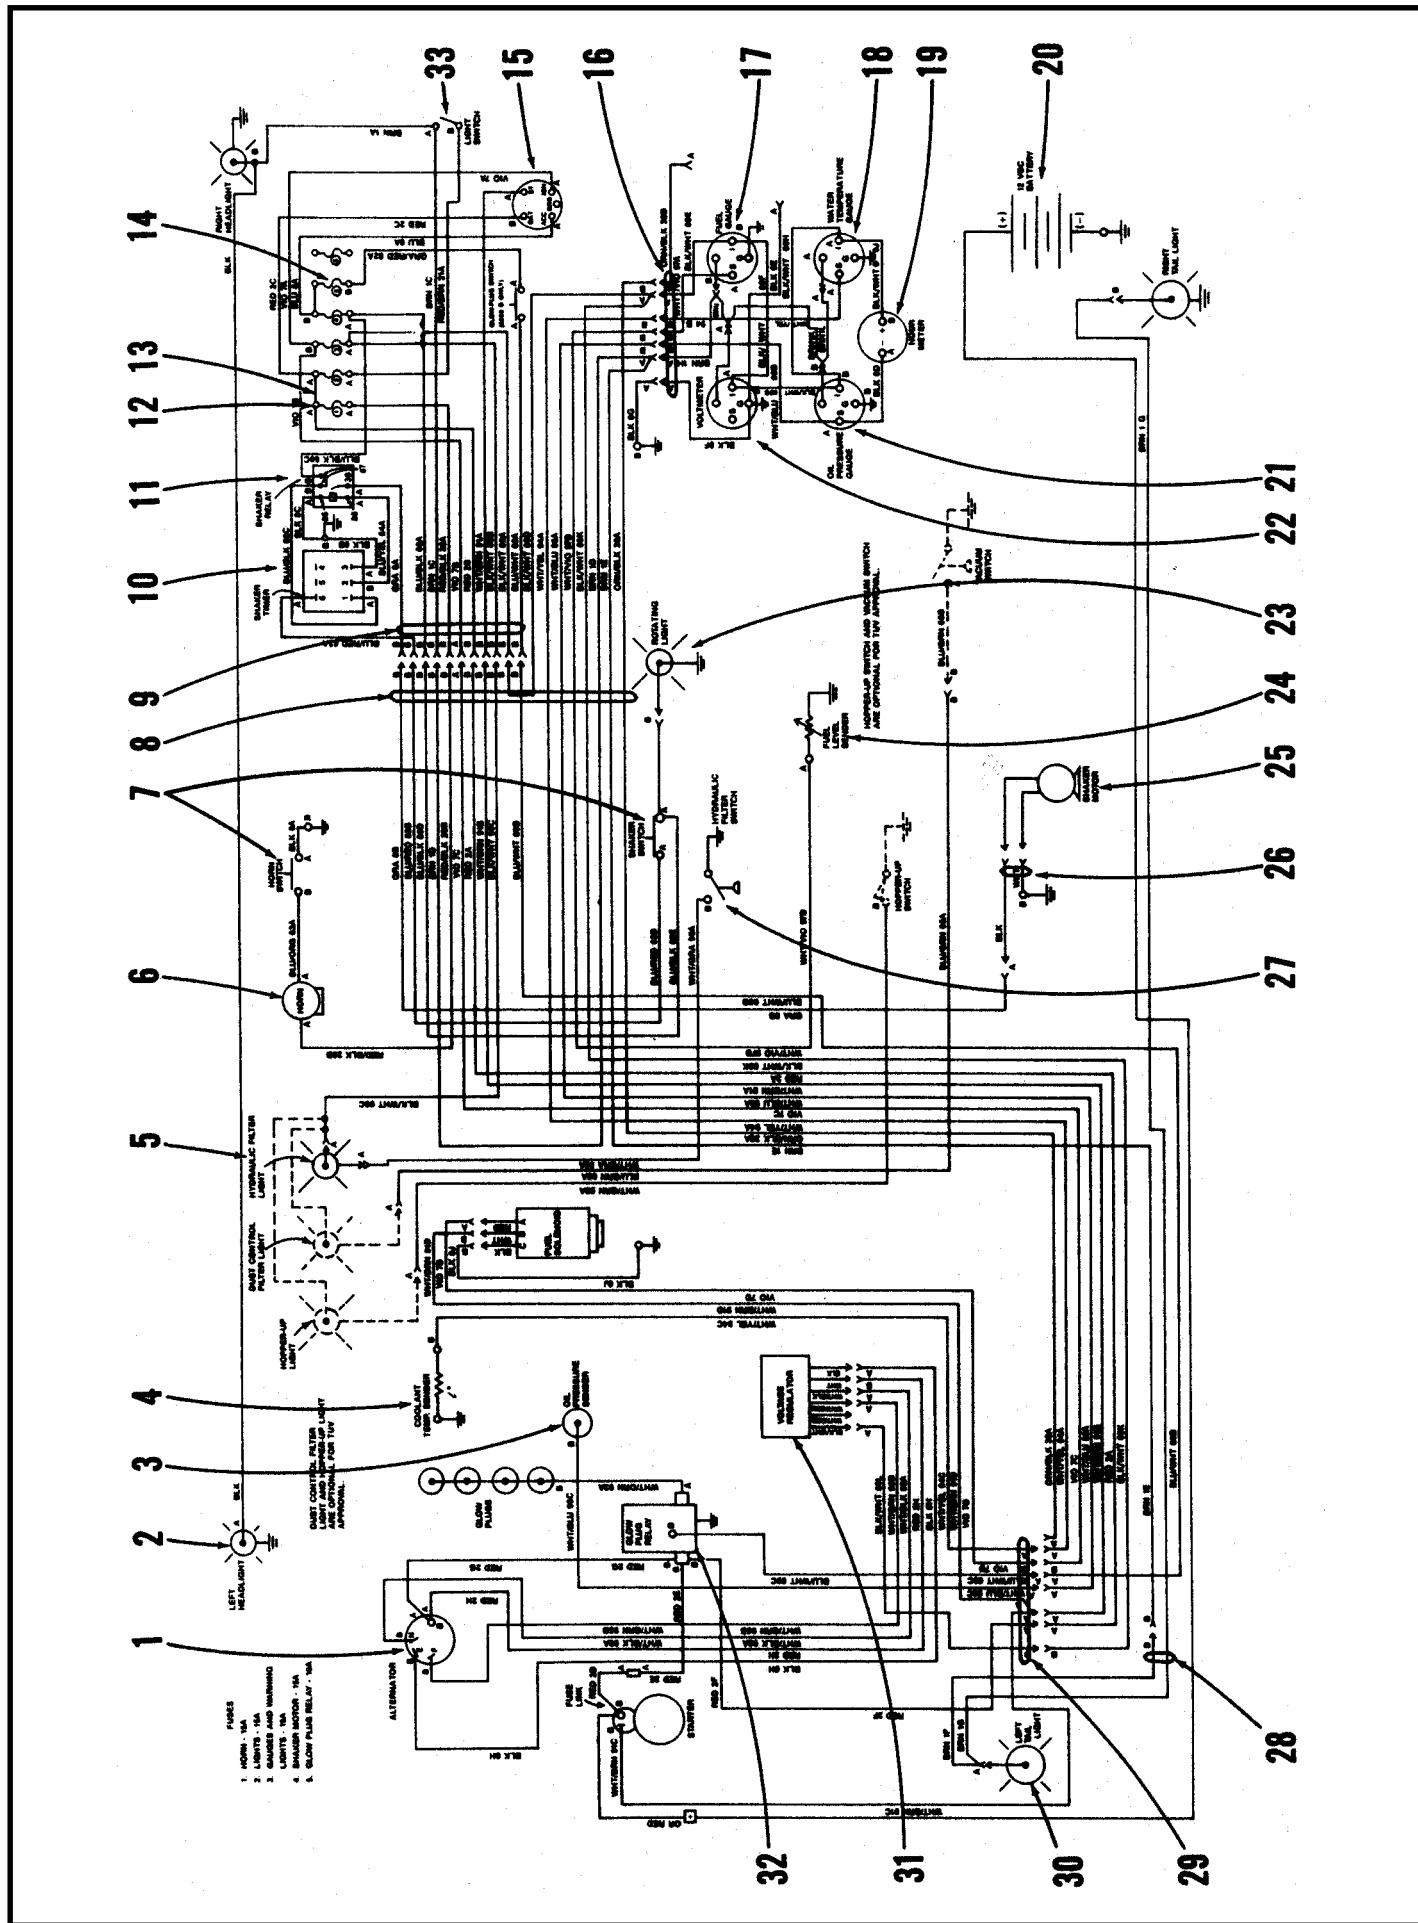

DIESEL ENGINE WIRING DIAGRAM (BEFORE SN 1156592)*

Item	Part No.	Qty	Description
1	56492115	1	Alternator
2	56481543	2	Head Lamp Assembly
3	56478698	1	Oil Pressure Sender
4	56481888	1	Temperature Sender
5	56456469	1	Indicator Light
6	56442054	1	Horn
7	56441555	2	Switch
8	56482157	1	Main Harness
9	56482325	1	Fuse Harness
10	56491870	1	Time Delay
11	56491862	1	Relay
12	56478271	4	Fuse 15 Amp
13	56492293	2	Buss Bar
14	56448667	1	Fuse 10 Amp
15	56478640	1	Ignition Switch
16	56482326	1	Gauge Panel Harness
17	56489598	1	Fuel Gauge
18	56489600	1	Water Temperature Gauge
19	56478363	1	Hour Meter
20	56491902	1	Battery
21	56484592	1	Oil Pressure Gauge
22	56482044	1	Volt Meter
23	56489639	1	Rotating Light
24	56478358	1	Fuel Level Sender
25	56491820	1	Shaker Motor
26	56482324	1	Cord
27			intentionally omitted
28	56482327	1	Tail Light Harness
29	56482334	1	Engine Harness
30	56481553	2	Socket
	56481551	2	Light Bulb
	56481554	2	Red Lens
	56481550	2	Lens Gasket
31	56492130	1	Voltage Regulator
32	56441546	1	Relay
33	56376348	1	Switch
*	56025557	1	Wiring Decal, Diesel

* = Not Shown

*NOTE: The Kubota 4 Cylinder Diesel Engine Assembly is being replaced by a Kubota 3 Cylinder Diesel Engine Assembly after SN 1156591. Refer to Revision Supplement Form No. 56042306 pages 13 & 14, for replacement parts for machines after this serial no.