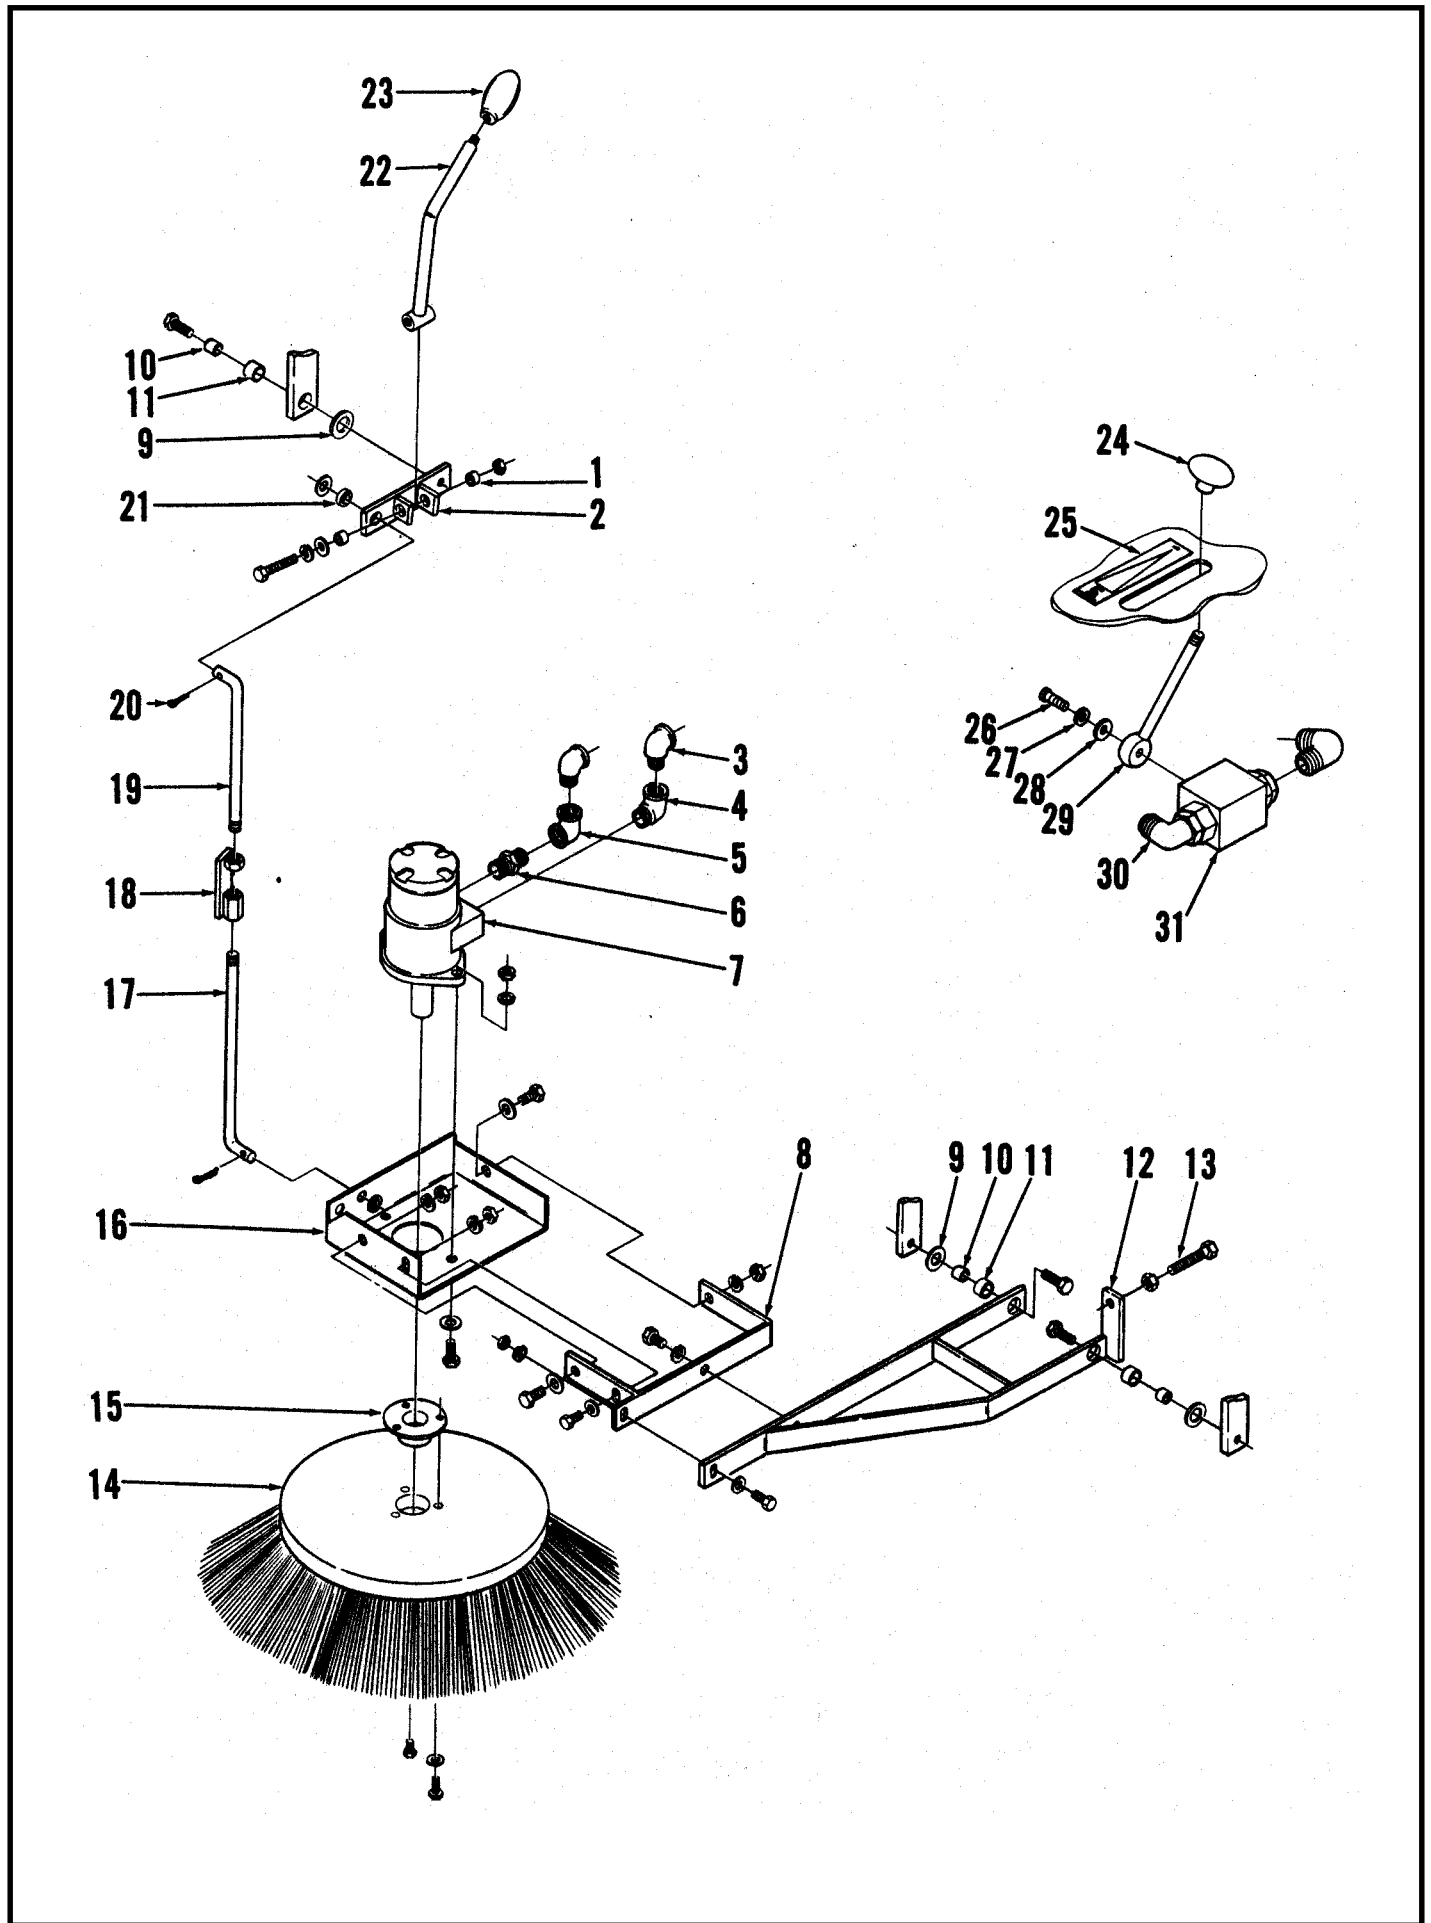

SIDE BROOM ASSEMBLY

Item	Part No.	Qty	Description
1	56320595	2	Bushing
2	56479936	1	Lever Bracket
3	56900542	2	Elbow
4	56479690	1	Elbow
5	56479771	1	Elbow
6	56479769	1	Nipple
7	56479609	1	Side Broom Motor
	56479575	1	Broom Motor Seal Kit
8	56479903	1	Motor Bracket
9	56367192	3	Washer
10	56267206	3	Bushing
11	56367168	3	Bearing
12	56479867	1	Arm Bracket
13	56479513	1	Adjusting Screw
14	56477812	1	Side Broom
	56479950	1	Side Broom Assembly NOTE #1
15	56479948	1	Hub
16	56479945	1	Motor Base
17	56481709	1	Right Hand Rod
18	56481705	1	Turnbuckle
19	56481711	1	Left Hand Rod
20	56477583	2	Cotter Pin
21	56481456	1	Bushing
22	56479927	1	Lever
23	56364527	1	Knob
24	56493909	1	Knob
25	56025559	1	Decal, Side Broom
26	56002147	1	Screw
27	56001981	1	Washer
28	56001954	1	Washer
29	56493228	1	Lever
30	56900104	2	Elbow
31	56496273	1	Valve

NOTE #1: Side broom PN 56477812 does not come with the side broom assembly.