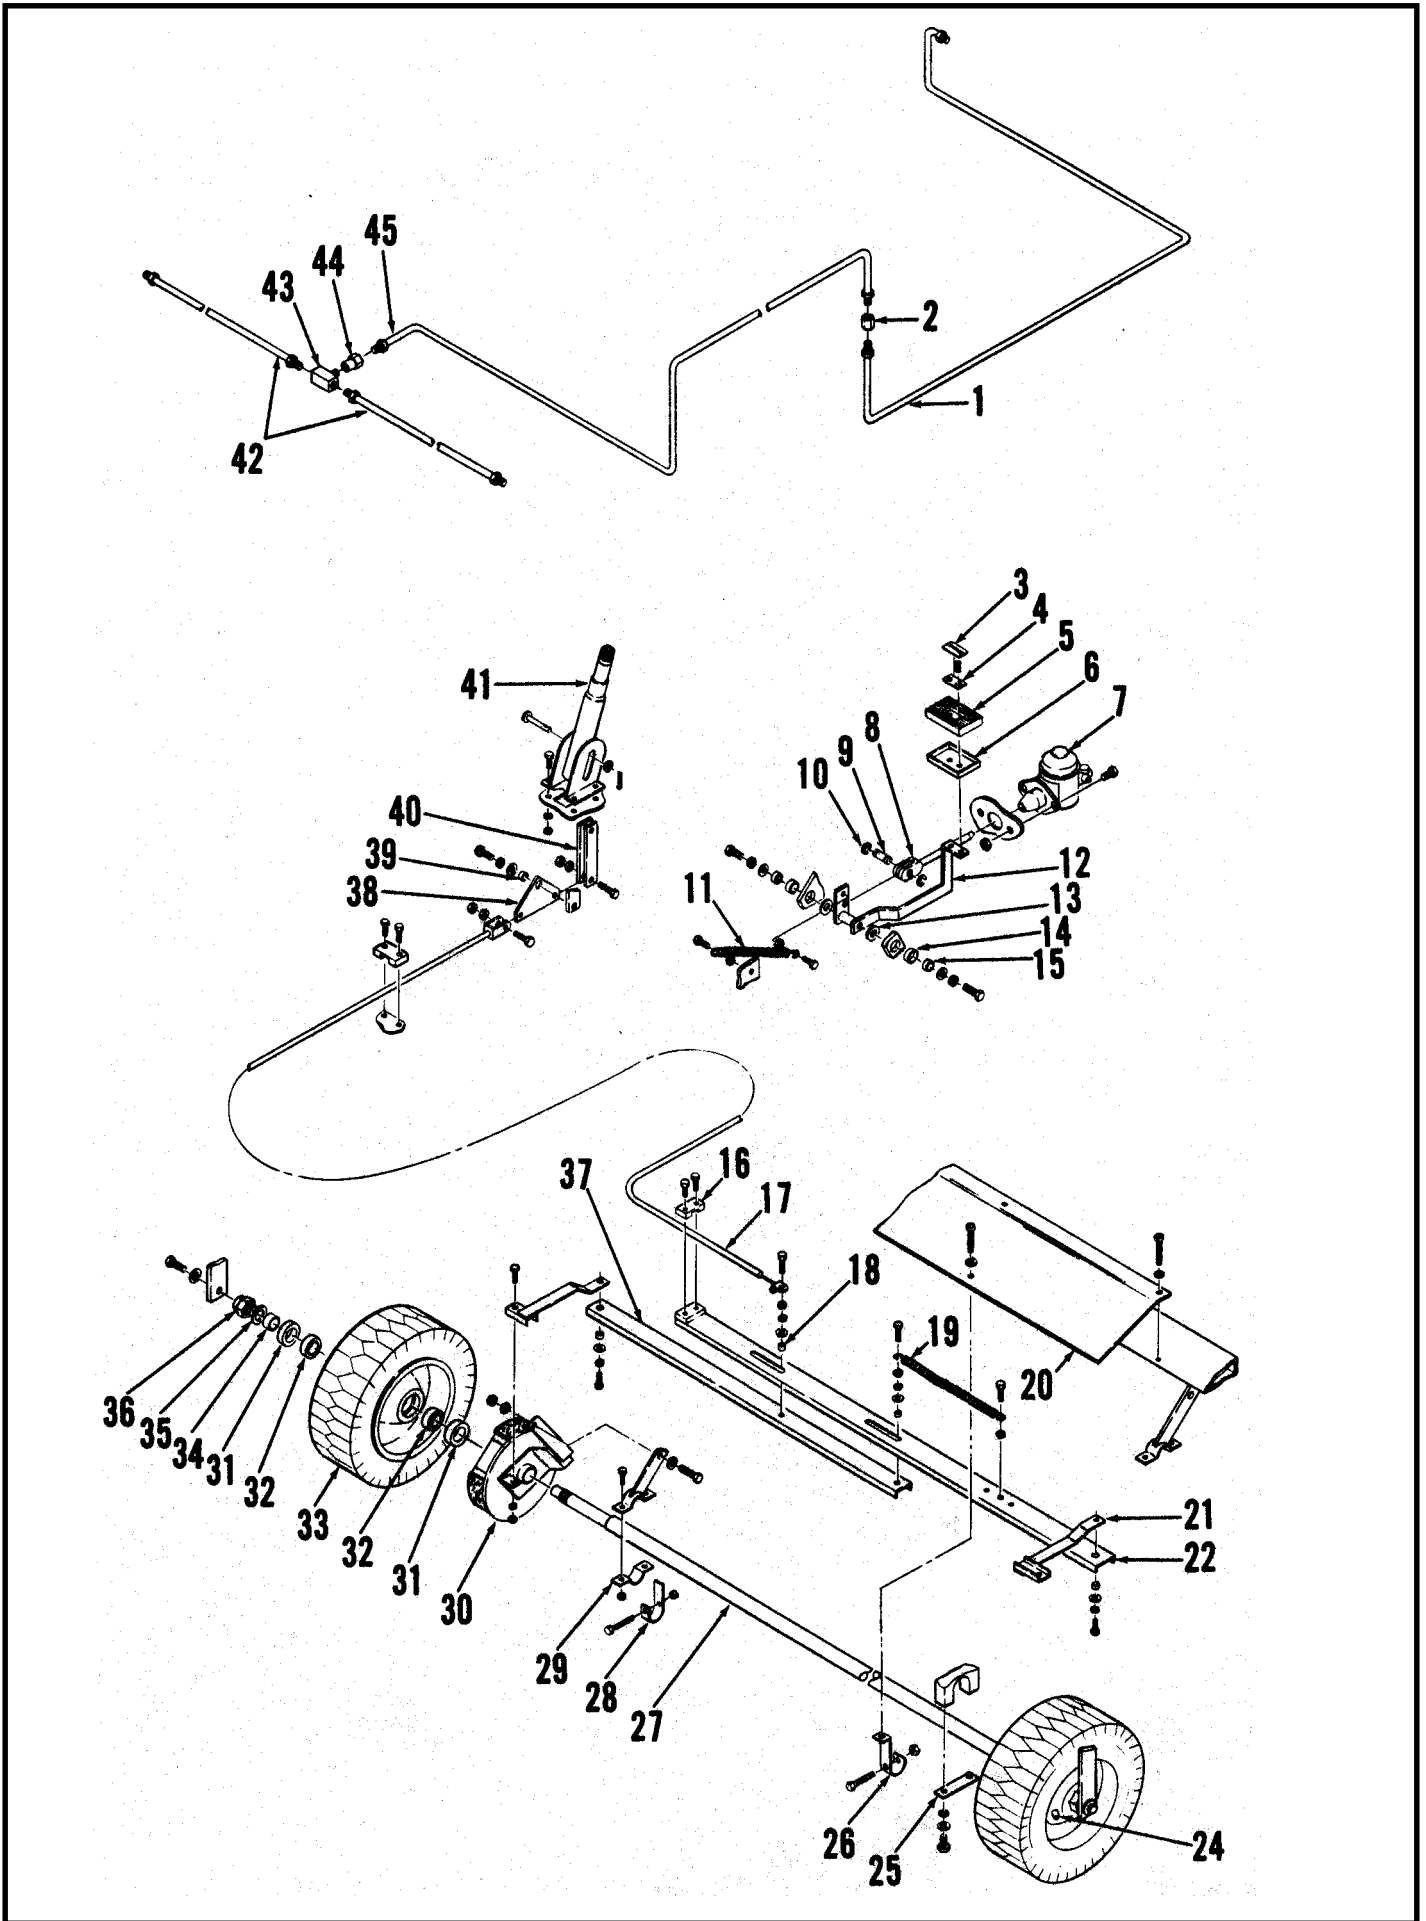

REAR WHEELS

Item	Part No.	Qty	Description
1	56481450	1	Brake Line
2	56477837	1	Connector
3	56025122	1	Brake Decal
4	56365081	1	Plate
5	56365086	1	Pedal
6	56365087	1	Cap
7	56477828	1	Master Cylinder
8	56477909	1	Rod
9	56477902	1	Pin
10	56321427	2	Retaining Ring
11	56488112	1	Spring
12	56481336	1	Brake Lever
13	56367192	2	Washer
14	56367168	2	Bearing
15	56367206	2	Bushing
16	56477884	2	Clamp
17	56477829	1	Cable Assembly
18	56379298	4	Bushing
19	56370355	1	Spring
20	56479325	1	Shield
21	56477914	2	Lever
22	56477917	1	Linkage
23			intentionally omitted
24	56344362	2	Grease Fitting
25	56477576	2	Plate
26	56479327	2	Strap
27	56477727	1	Axle
28	56477905	2	Stop
29	56478195	2	Strap
30	56477930	1	Left Brake Shoe Assembly
	56477931	1	Right Brake Shoe Assembly
31	56477724	4	Seal
32	56378259	4	Bearing Cap
	56378267	4	Bearing Cone
33	56477743	2	Tire Assembly
	56448145	1	Tire
	56477716	1	Hub
34	56477729	2	Spacer
35	56101656	2	Washer
36	56101265	2	Castle Nut
37	56477904	1	Channel
38	56477906	1	Lever
39	56385356	1	Bushing
40	56477903	2	Strap
41	56448200	1	Brake Lever Assembly
42	56477834	2	Hose Assembly
43	56477832	1	Tee
44	56477831	1	Connector
45	56480374	1	Tube Assembly