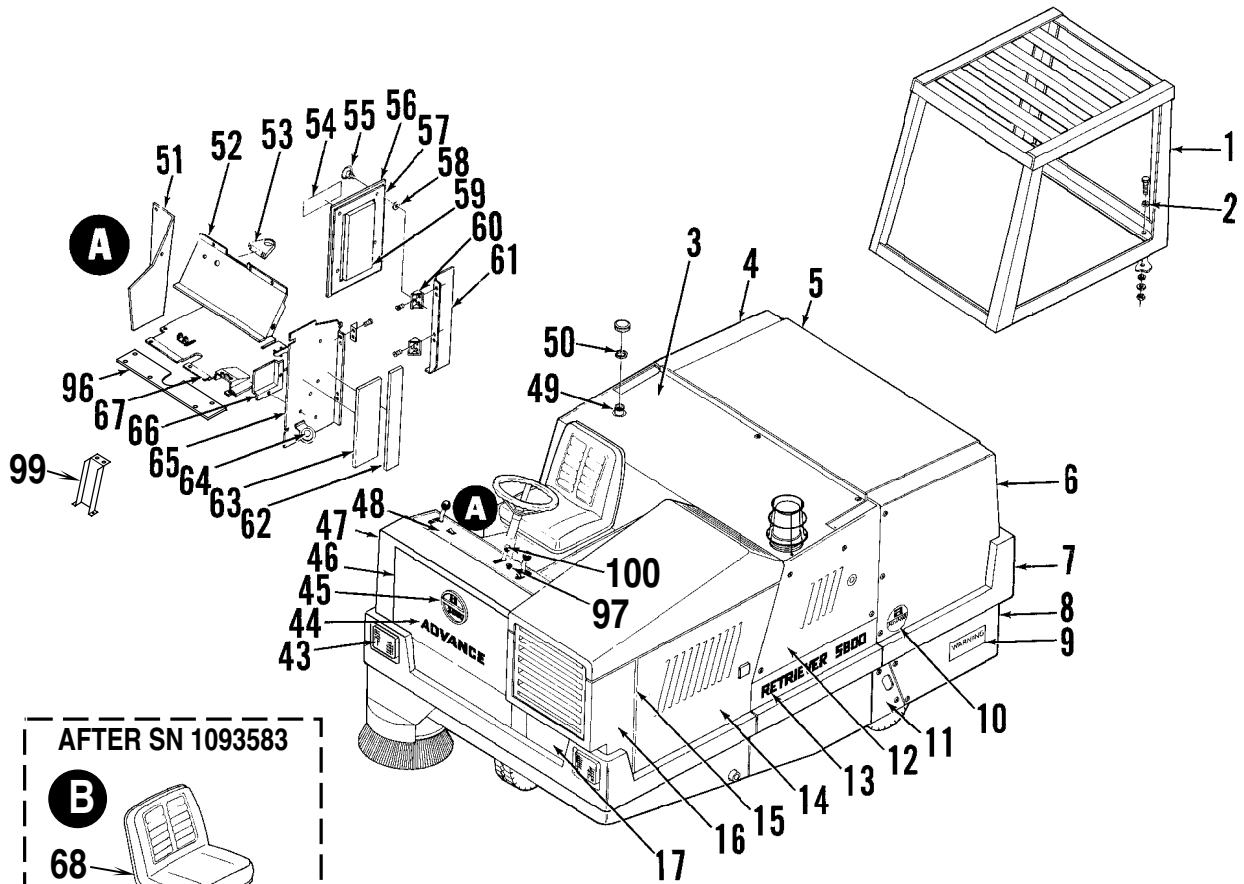

HOUSING ASSEMBLY