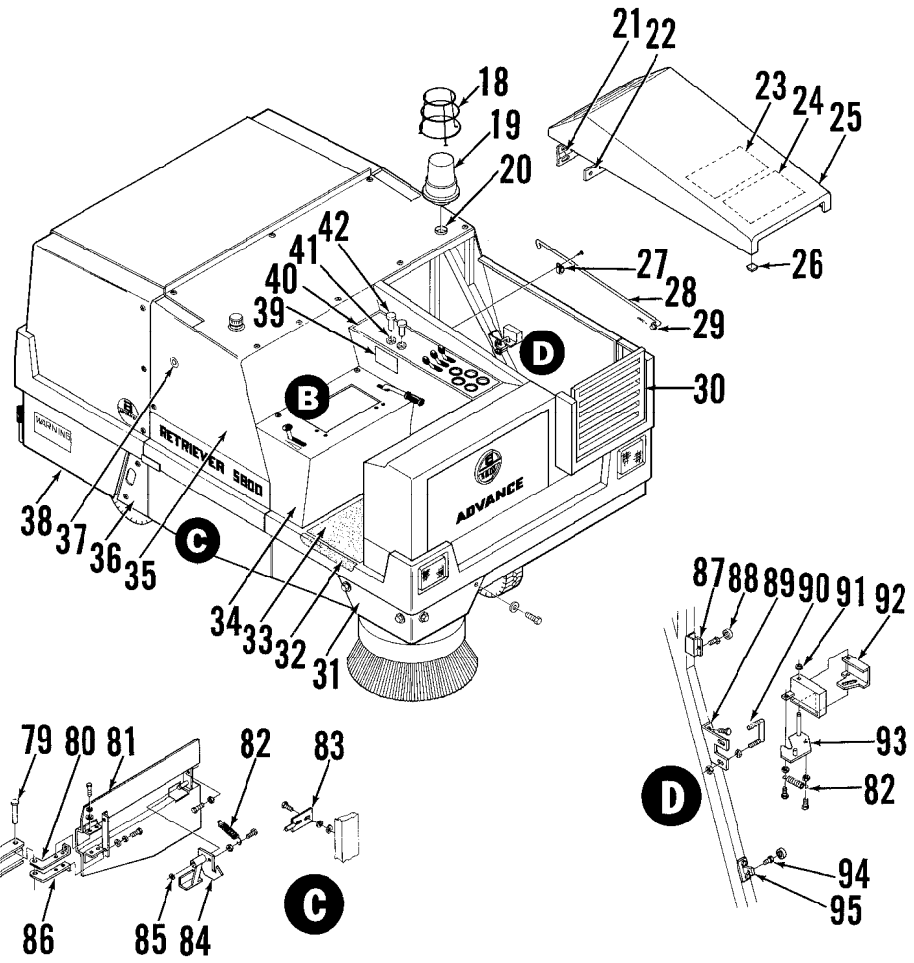

HOUSING ASSEMBLY